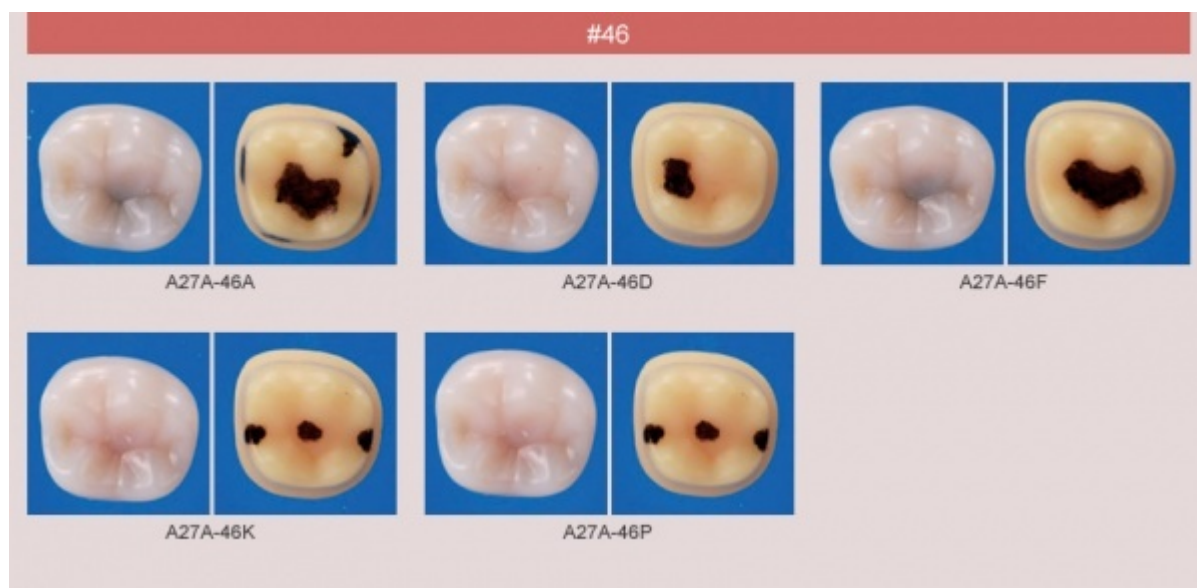

Caries Tooth Model (#46)
 Order code: **4112.307108**

Cena bez DPH	8,70 Eur
Price with VAT	10,53 Eur

Parameters

Types of replacements	Korunky a můstky
Quantitative unit	ks

- A total of 22 various caries conditions to choose from on a 2-layered enamel/dentin tooth
- Suited for soft dentin and caries removal, and cavity/abutment tooth preparation
- A27A-46D