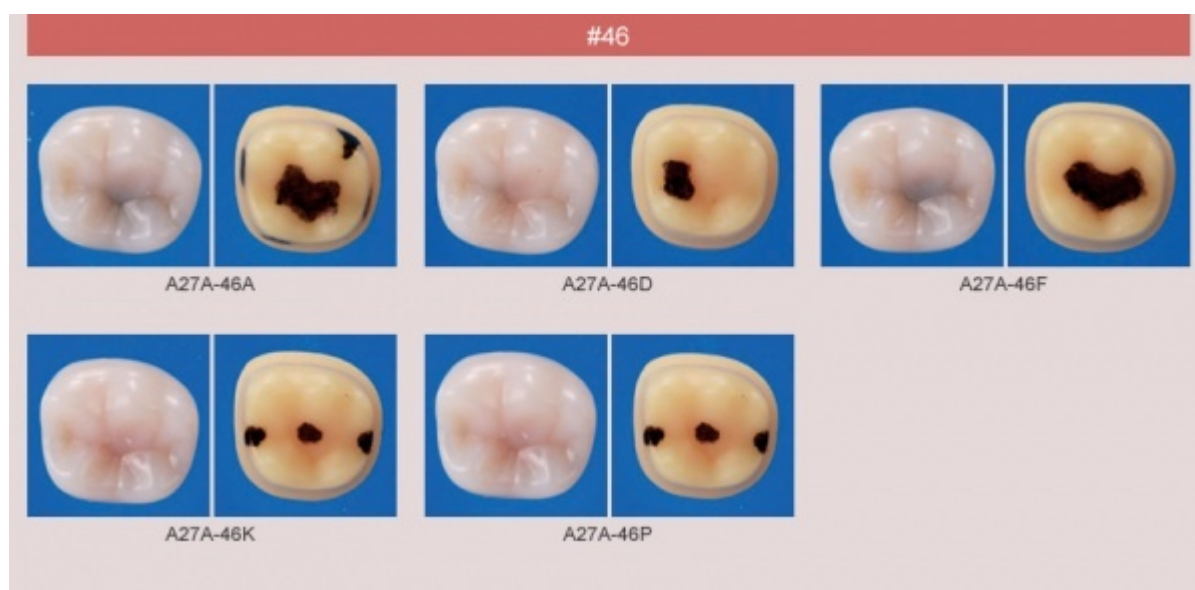

Caries Tooth Model (#46)

Order code: **4112.307105**

Cena bez DPH	8,70 Eur
Price with VAT	10,53 Eur

Parameters

Types of replacements	Korunky a můstky
Quantitative unit	ks

- A total of 22 various caries conditions to choose from on a 2-layered enamel/dentin tooth
- Suited for soft dentin and caries removal, and cavity/abutment tooth preparation
- A27A-46A