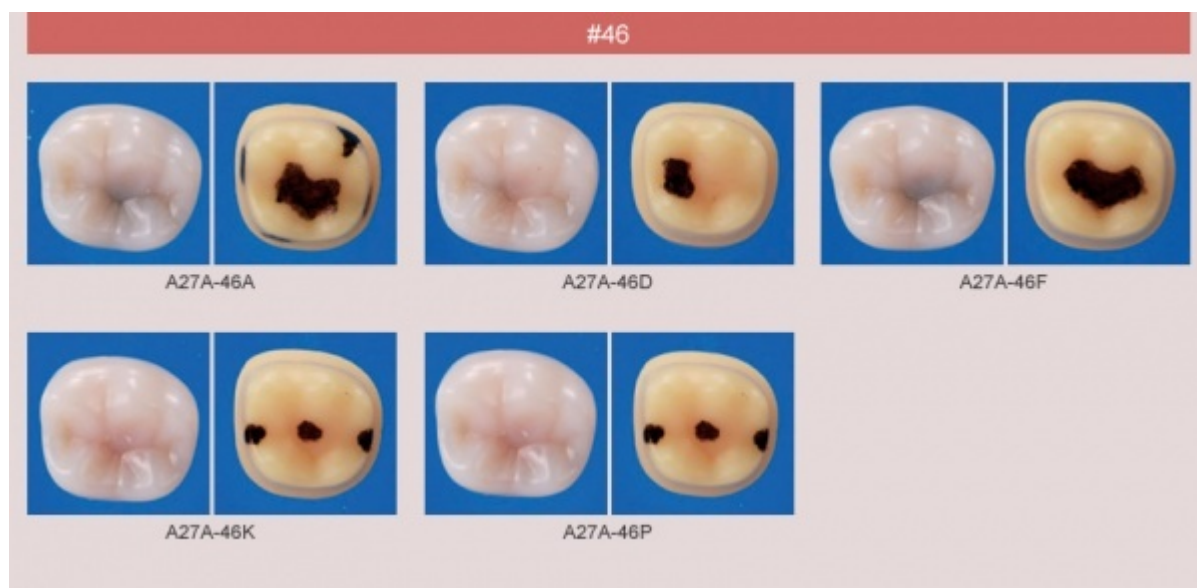

Caries Tooth Model (#46)
 Order code: **4112.307105**

Cena bez DPH	8,70 Eur
Price with VAT	10,53 Eur

Parameters

Types of replacements	Korunky a můstky
Quantitative unit	ks

- A total of 22 various caries conditions to choose from on a 2-layered enamel/dentin tooth
- Suited for soft dentin and caries removal, and cavity/abutment tooth preparation
- A27A-46A