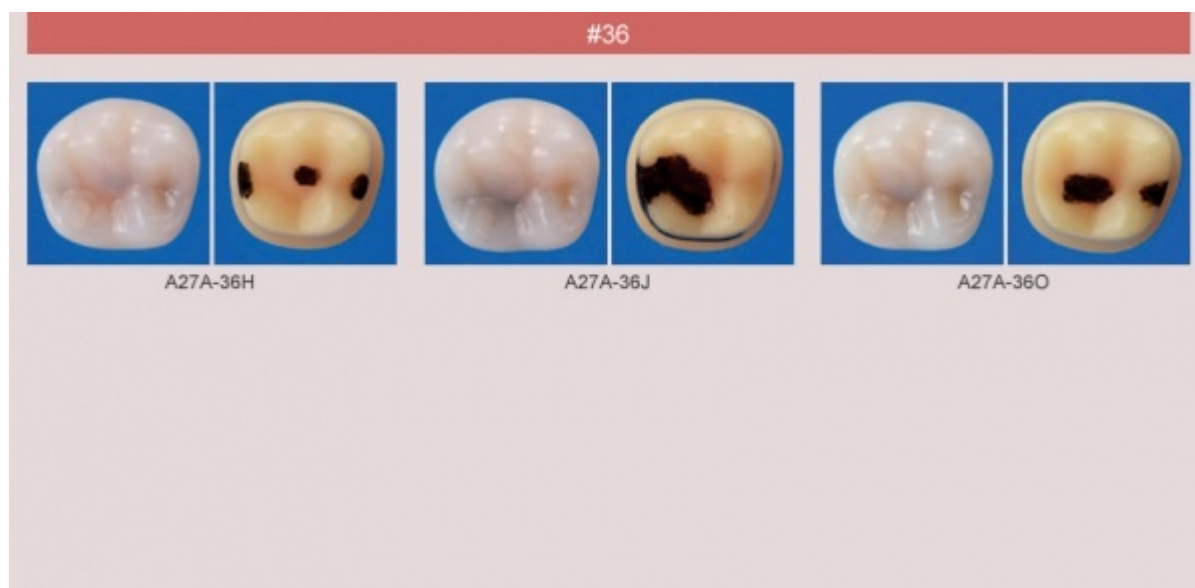

## Caries Tooth Model (#36)

Order code: **4112.329094**

Cena bez DPH	8,70 Eur
Price with VAT	10,53 Eur

### Parameters

Types of replacements	Korunky a můstky
Quantitative unit	ks

- A total of 22 various caries conditions to choose from on a 2-layered enamel/dentin tooth
- Suited for soft dentin and caries removal, and cavity/abutment tooth preparation
- A27A-360