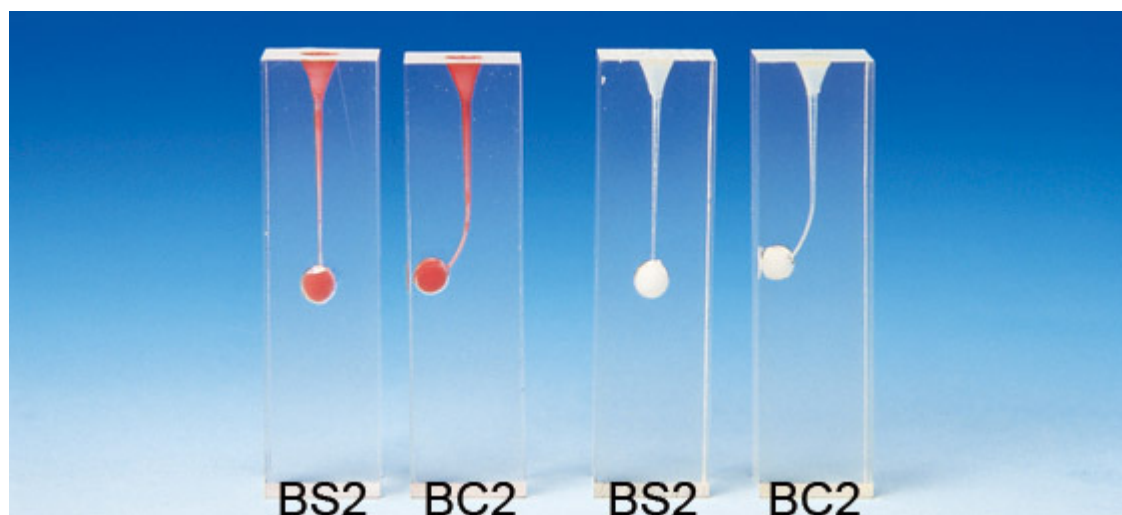

**Root Canal Model S8 Series
(curved, stained)**
Order code: **4112.331887**

Cena bez DPH

8,70 Eur

Price with VAT

10,53 Eur

Parameters

Practical dentistry, endodontics - filter

Endodoncie

Quantitative unit

ks

- 2 different types of root canals, straight and curved
- Each type has a stained and unstained version
- A silicone ball is added to the apical foramen to help understand the feeling during perforation