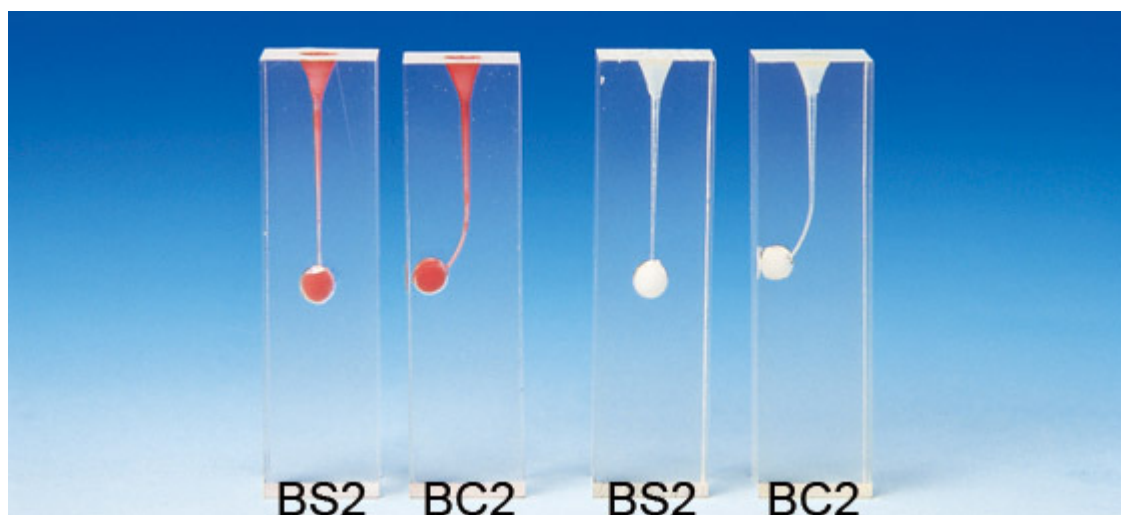

**Root Canal Model S8 Series
(straight, stained)**
Order code: **4112.331885**

Cena bez DPH

8,70 Eur

Price with VAT

10,53 Eur

Parameters

Practical dentistry, endodontics - filter

Endodoncie

Quantitative unit

ks

- 2 different types of root canals, straight and curved
- Each type has a stained and unstained version
- A silicone ball is added to the apical foramen to help understand the feeling during perforation

Training Method:

- Opening of the pulp chamber
- Root canal enlargement
- Root canal length measurement
- Root canal filling