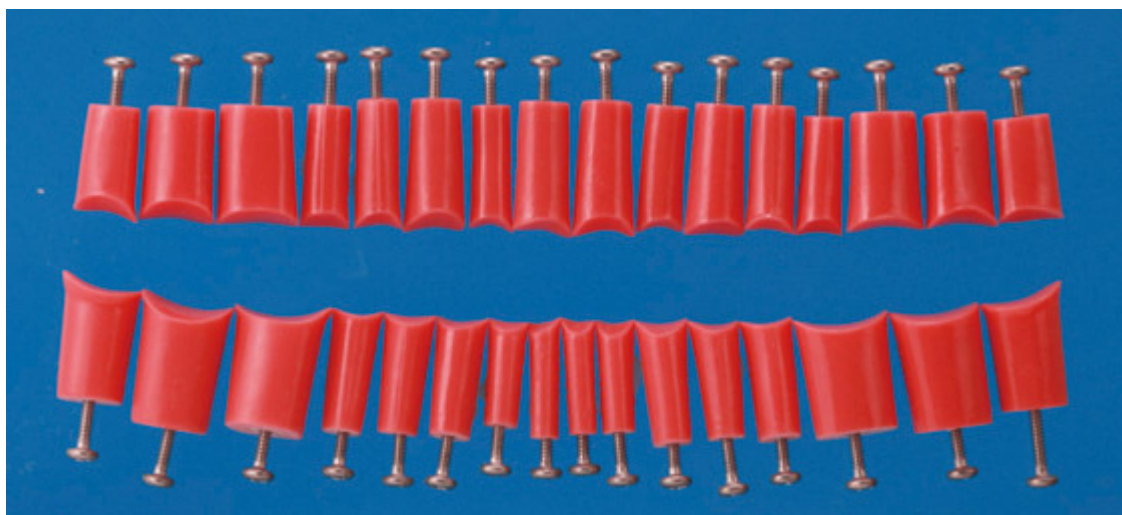

Deficit Plug (32 teeth)
Order code: **4112.342878**

Cena bez DPH	79,20 Eur
Price with VAT	95,83 Eur

Parameters

Types of replacements

Korunky a můstky

Quantitative unit

ks

- Fits into the tooth socket to transform the PRO2001 Series jaw model dentition to have a deficit condition
- Parts: plugs for teeth no. 18 - 11, 21 - 28, 48 - 41 and 31 - 38