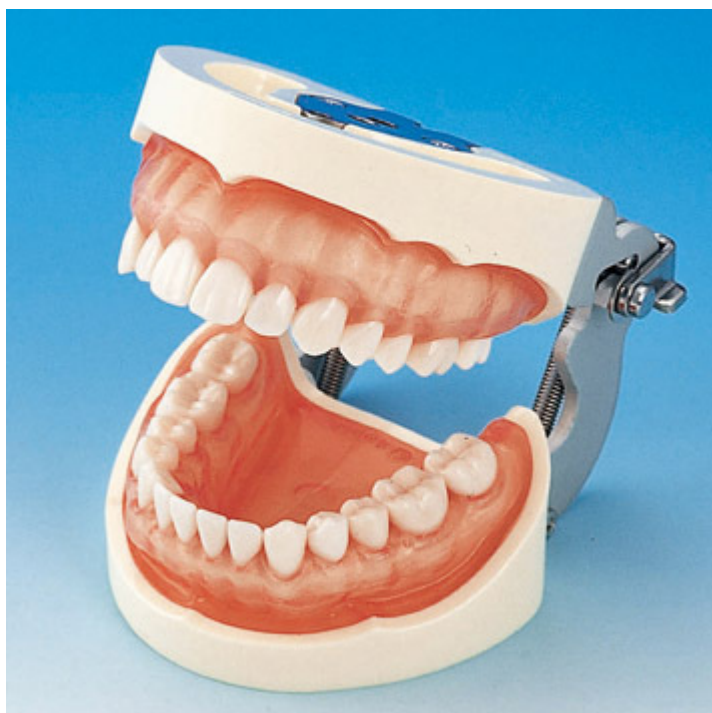

Prosthetic Restoration Jaw Model (28 teeth) - clear pink gingiva

Order code: **4112.341641**

Cena bez DPH

152,40 Eur

Price with VAT

184,40 Eur

Parameters

Types of replacements

Korunky a můstky

Quantitative unit

ks

- Basic yet comprehensive training model - Nissin's standard flagship model
- Soft type replaceable gingiva - 4 types to choose from (pink, clear pink, clear, pink for silicone impression taking)
- A wide variety of restorative training is possible