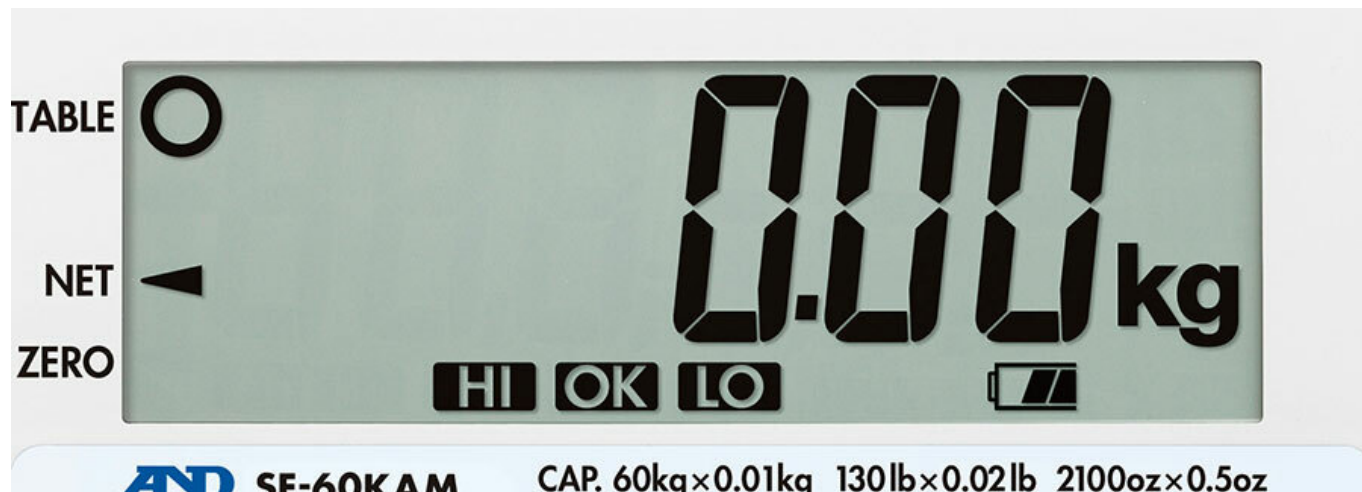

SE-150KAM - Washdown scales, IP68, max. capacity 150kg  
Order code: **0103.SE150KAM**

Cena bez DPH

1.007,00 Eur

Price with VAT

1.218,47 Eur

150000 g

Minimum weighing value

20 g

Platform [mm]

300 × 380

Specifications

IP 68, Comparator function, Counting function

Calibration

External

Quantitative unit

ks

- Detailed description

**Scales A&D series SE-** platform scales with IP68 and battery powered. High resistance to hostile environments!

SE series:

- **SE-capacity KAM** - weighing pan size 300 × 380 mm
- **SE-capacity KAL** - weighing pan size 390 × 530 mm