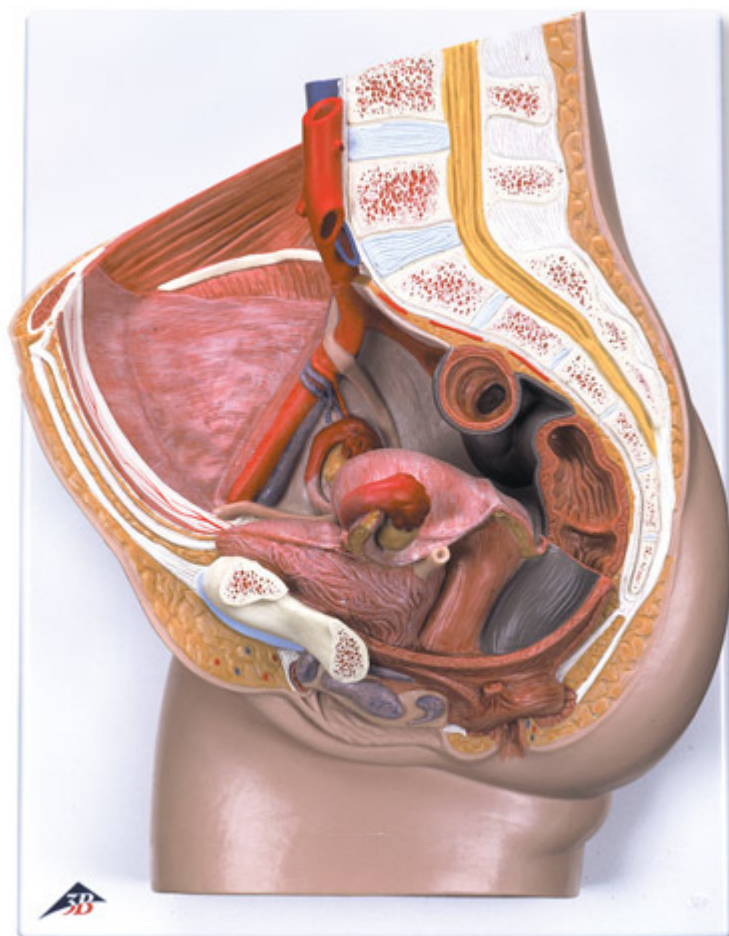

H10 - Female Pelvis, 2 part
Order code: **4004.1000281**

Cena bez DPH

214,00 Eur

Price with VAT

258,94 Eur

Parameters

Quantitative unit

ks

This female pelvis is in median section. Model shows one half of the female genital organs with bladder and removable rectum.

Delivered on baseboard.

Measurements: 41 × 31 × 20 cm

Weight: 2,2 kg