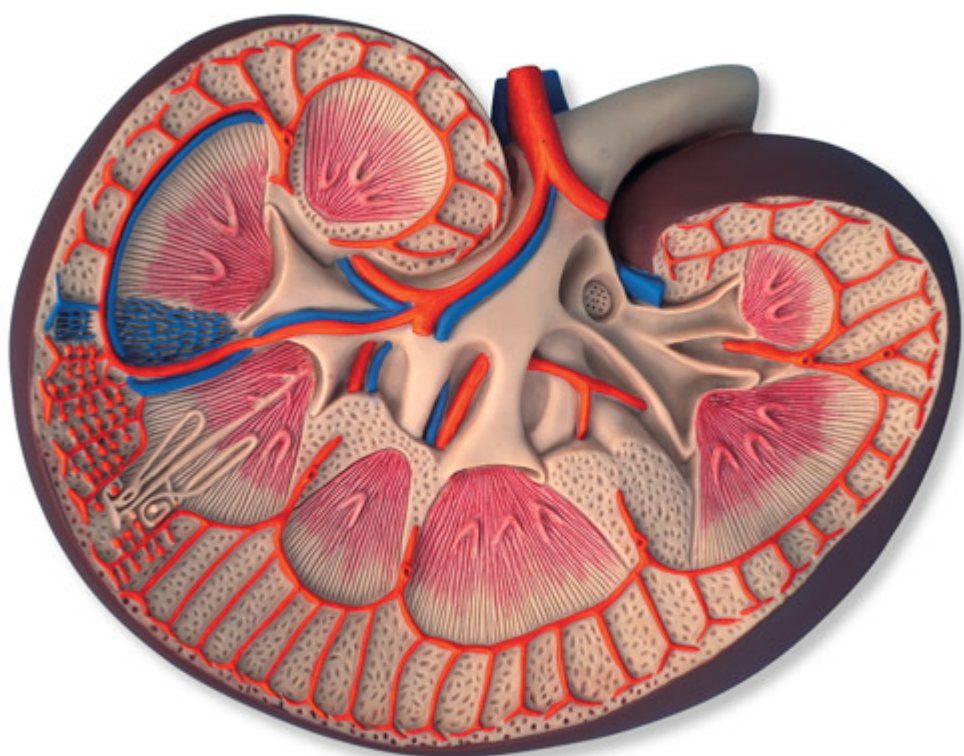

**K09 - Basic Kidney Section, 3 times  
full-size**

Order code: **4004.1000295**

Cena bez DPH

108,20 Eur

Price with VAT

130,92 Eur

Parameters

Quantitative unit

ks

The kidney section, colorful and anatomically accurate, model depicts a longitudinal section of the human right kidney. All important structures of the human kidney for student and patient education are shown. The kidney is three times life size. No baseboard included with the basic kidney section.

Dimensions: 8.5 × 19 × 26 cm