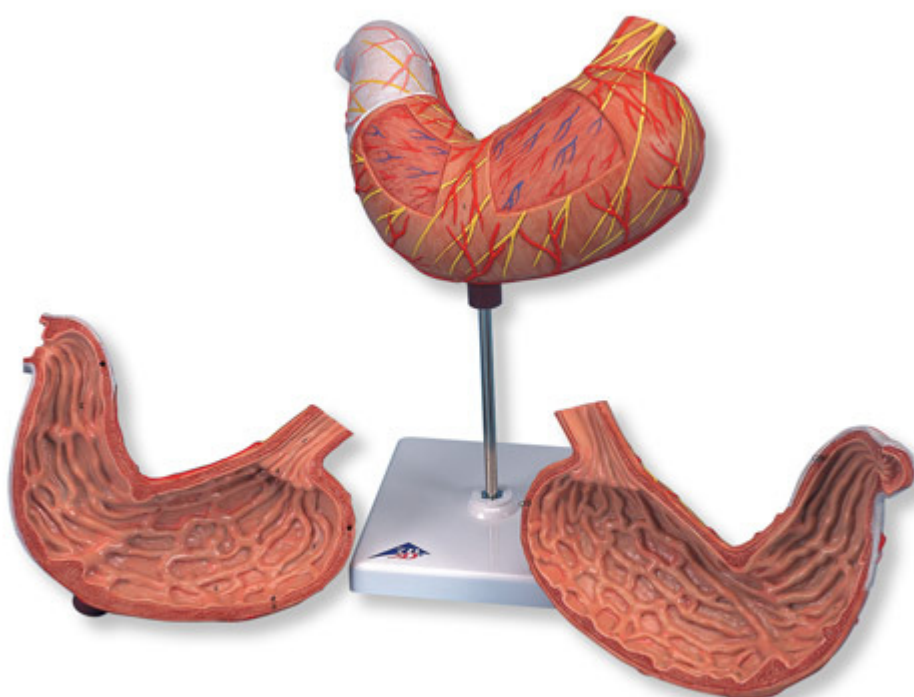

K15 - Stomach, 2 part
Order code: **4004.1000302**

Cena bez DPH

167,40 Eur

Price with VAT

202,55 Eur

Parameters

Quantitative unit

ks

The stomach model shows the different and individual layers of the stomach wall. The front half of the stomach is removable for detailed study of the anatomy.

The replica depicts:

- Lower esophagus
- Vessels
- Nerves

Delivered on stand.

Measurements: 25 × 22 × 12 cm

Weight: 600 g