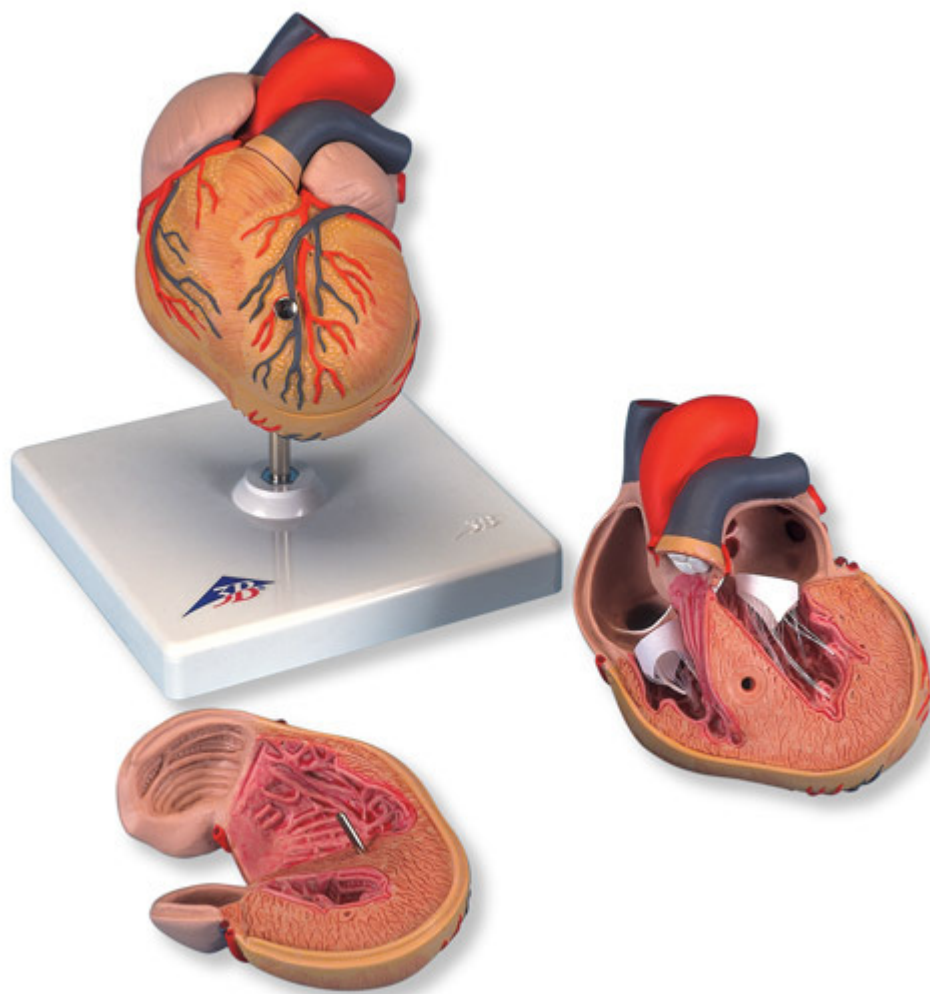

## G04 - Classic Heart with Left Ventricular Hypertrophy (LVH), 2 part

Order code: **4004.1000261**

Cena bez DPH

106,00 Eur

Price with VAT

128,26 Eur

Parameters

Quantitative unit

ks

The same features as G08. Additionally, this unique heart model shows the long-term effects of increased heart activity due to high blood pressure. The muscular wall of the left heart ventricle is considerably thickened and the tip of the heart is visibly rounded off.

On removable stand.

Measurements: 20 × 15 × 16 cm

Weight: 450 g