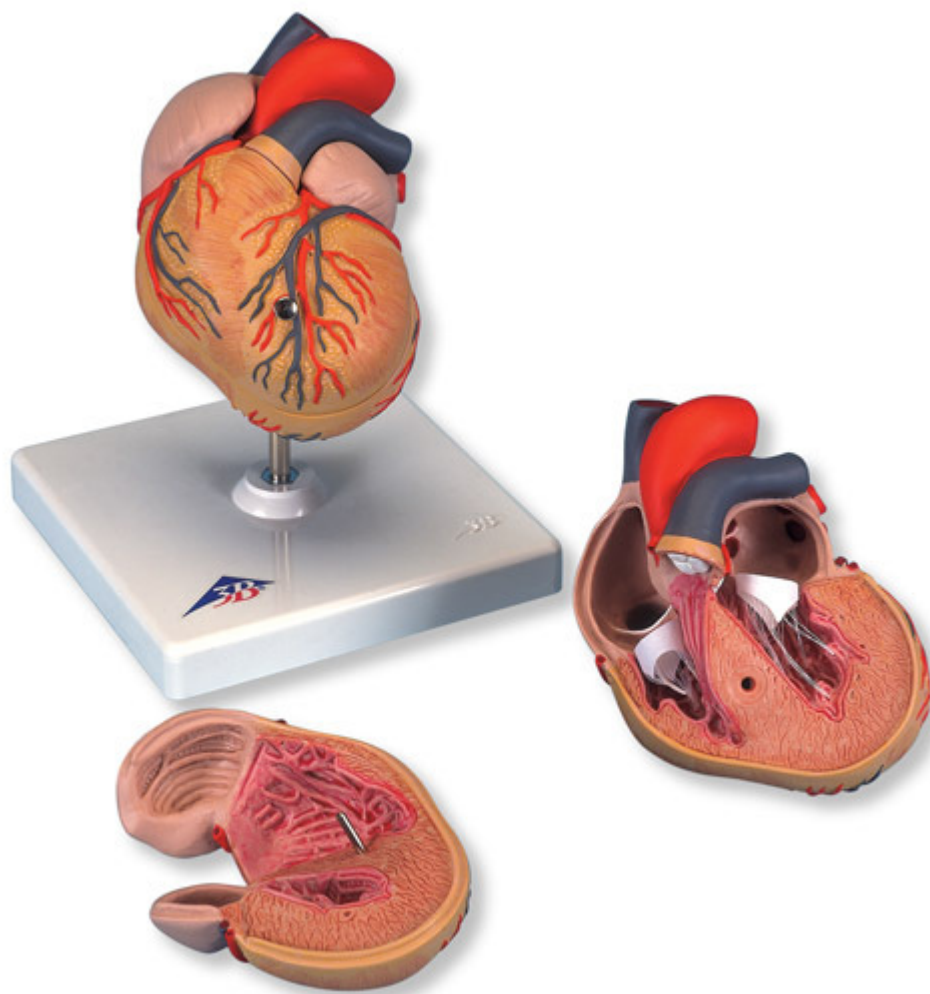

**G04 - Classic Heart with Left Ventricular
Hypertrophy (LVH), 2 part**
Order code: **4004.1000261**

Cena bez DPH

106,00 Eur

Price with VAT

128,26 Eur

Parameters

Quantitative unit

ks

The same features as G08. Additionally, this unique heart model shows the long-term effects of increased heart activity due to high blood pressure. The muscular wall of the left heart ventricle is considerably thickened and the tip of the heart is visibly rounded off.

On removable stand.

Measurements: 20 × 15 × 16 cm

Weight: 450 g