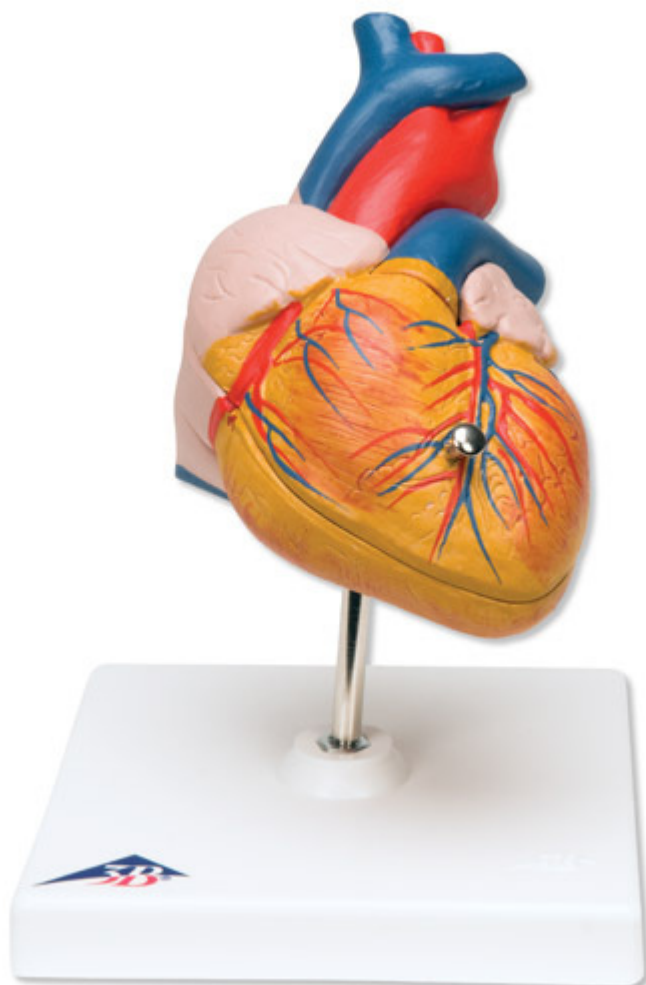

**G08 - Classic Heart, 2 part**  
Order code: **4004.1000264**

Cena bez DPH

61,60 Eur

Price with VAT

74,54 Eur

Parameters

Quantitative unit

ks

Highly detailed 2-part heart. The front heart wall is detachable to reveal the chambers and valves inside the human heart. Heart just slightly smaller than life-size with exquisite anatomical detail throughout.

Stand included.

*Measurements: 19 × 12 × 12 cm*

*Weight: 300 g*