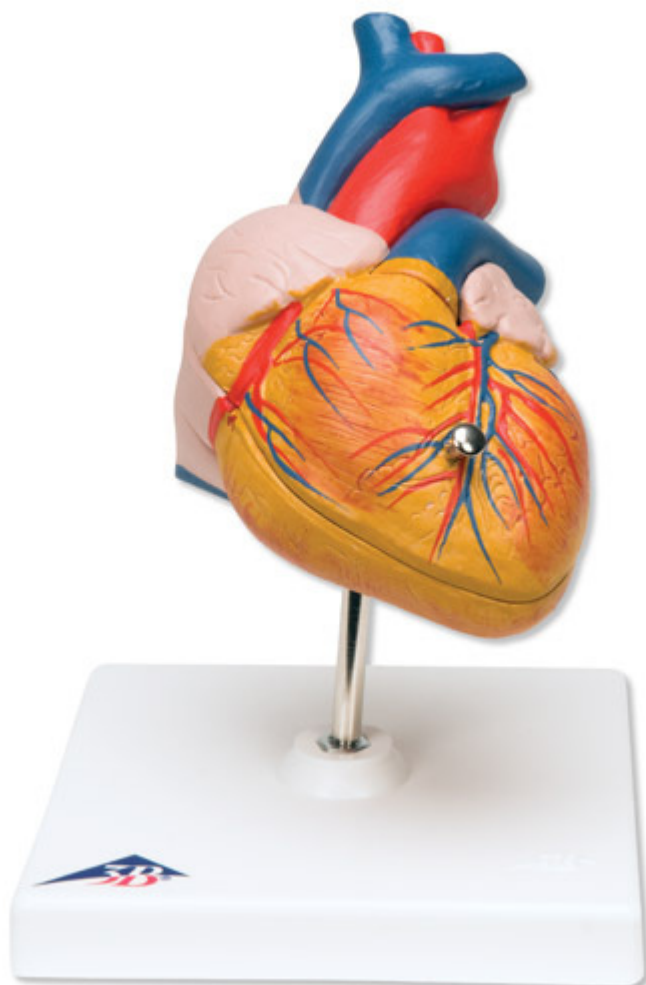

G08 - Classic Heart, 2 part
Order code: **4004.1000264**

Cena bez DPH

61,60 Eur

Price with VAT

74,54 Eur

Parameters

Quantitative unit

ks

Highly detailed 2-part heart. The front heart wall is detachable to reveal the chambers and valves inside the human heart. Heart just slightly smaller than life-size with exquisite anatomical detail throughout.

Stand included.

Measurements: 19 × 12 × 12 cm

Weight: 300 g