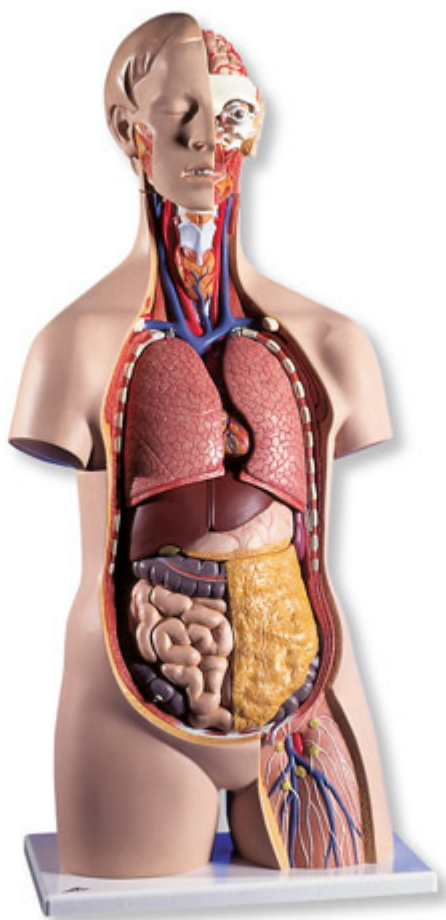

B13 - Classic Unisex Torso, 14- part

Order code: **4004.1000190**

Cena bez DPH

565,00 Eur

Price with VAT

683,65 Eur

Parameters

Quantitative unit

ks

The unisex torso is hand-painted true to detail and made of high-quality plastic.

This popular school torso is supplied with the following removable parts and organs:

- 3-part head
- 2 lungs
- 2-part heart
- Stomach
- Liver with gall bladder

- 2-part intestinal tract
- Front half of kidney
- Front half of urinary bladder

All the organs in this human torso are hand painted.

It is also supplied with the 3B Torso Guide.

Measurements: 87 × 38 × 25 cm

Weight: 5,9 kg