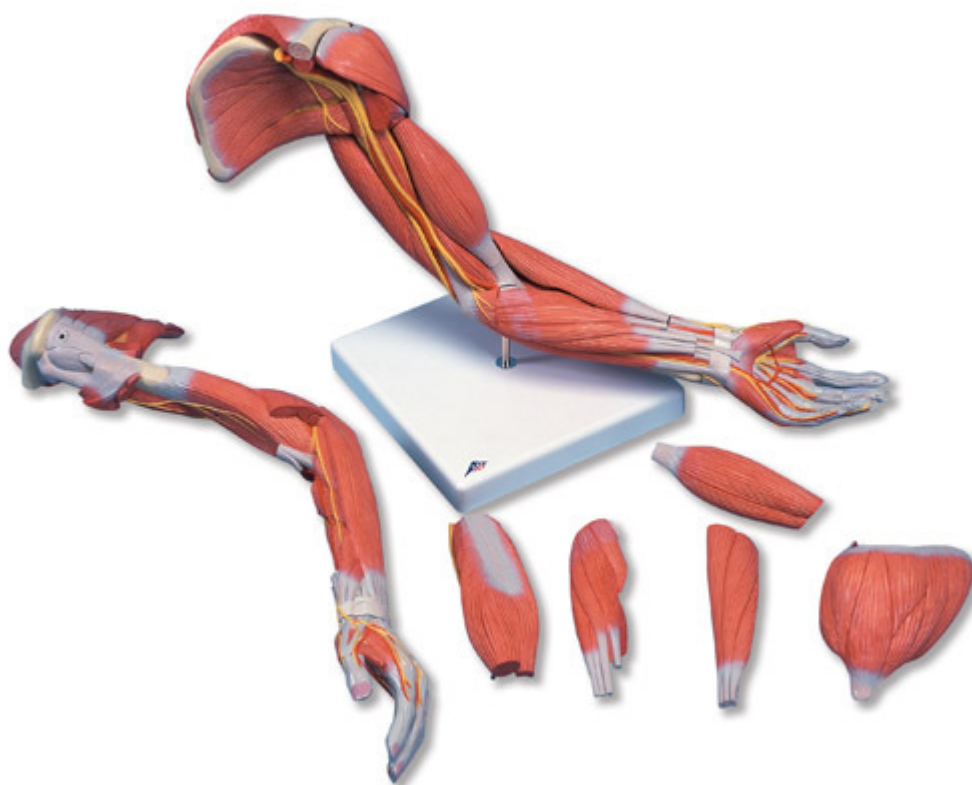

## M11 - Deluxe Muscle Arm, 6 part, Life Size

Order code: **4004.1000347**

Cena bez DPH

1.019,00 Eur

Price with VAT

1.232,99 Eur

Parameters

Quantitative unit

ks

The following muscles can be detached in this life-size muscular arm model:

- Deltoid muscles
- Biceps muscle of arm
- Triceps muscle of arm
- Long palmar muscle with radial flexor muscle of wrist
- Brachioradial muscle with radial extensor muscle of wrist

Supplied on base.

*Height: 70 cm*

*Weight: 3,0 kg*