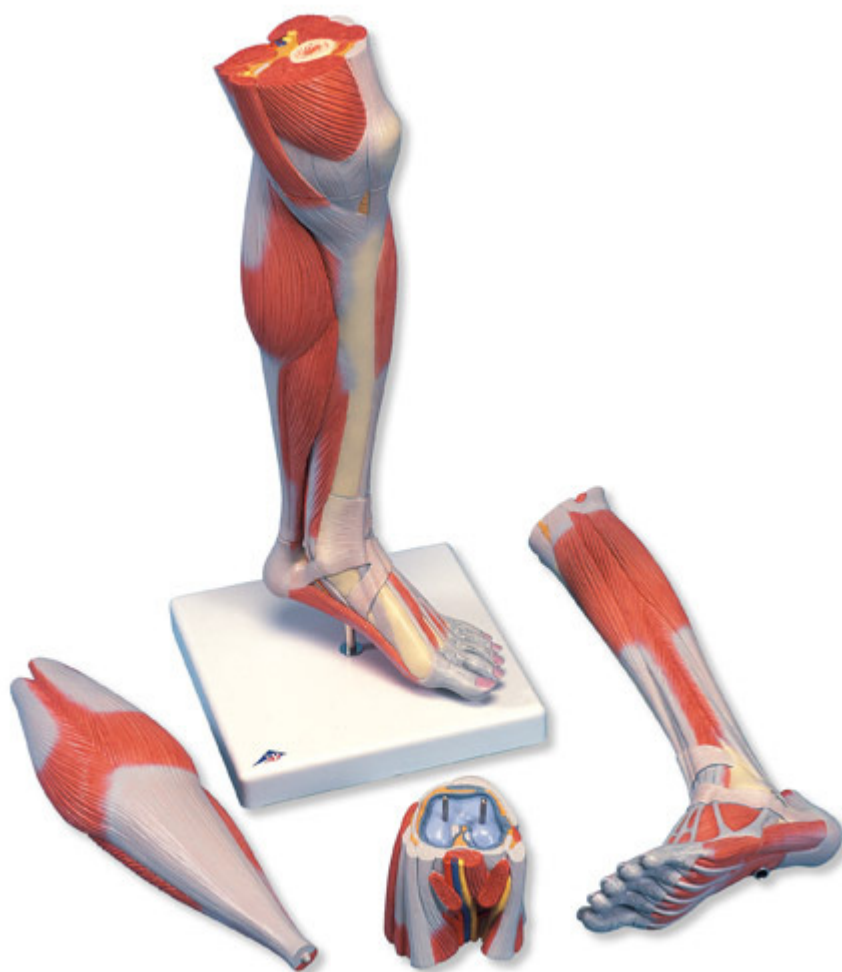

**M22 - Lower Muscle Leg with
detachable Knee, 3 part, Life Size**
Order code: **4004.1000353**

Cena bez DPH

829,00 Eur

Price with VAT

1.003,09 Eur

Parameters

Quantitative unit

ks

Muscler leg is a life-sized replica of the lower leg, ankle, and foot. The muscle leg model is supported on removable base for easy viewing of this amazing joint. Features of lower muscular leg:

- Detachable knee cross section to expose the articular surfaces
- Detachable gastrocnemius muscle

Dimensions of muscler leg: 60 × 26 × 27 cm, 2.1 kg