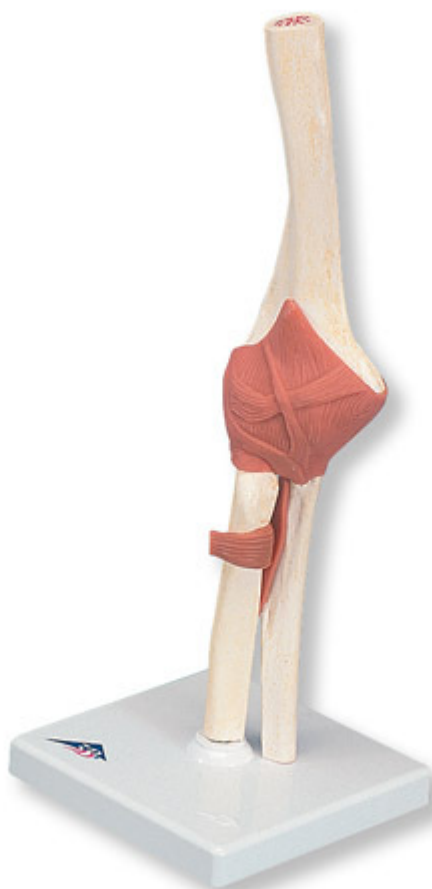

## A83/1 - Deluxe Functional Elbow Joint Model

Order code: **4004.1000166**

Cena bez DPH

128,80 Eur

Price with VAT

155,85 Eur

Parameters

Quantitative unit

ks

This high-quality deluxe functional elbow joint model with ligaments shows the anatomy and possible physiological movements of the human elbow joint in exceptional detail. This model clearly demonstrates abduction, anteversion, retroversion, internal and external rotation. The color of the natural-cast bones of the elbow joint is extremely realistic. The cartilage on the elbow joint surfaces is marked in blue. The elbow joint consists of a portion of the humerus, ulna and radius. Functional elbow joint mounted on a base for easy display.

Dimensions: 33 cm

Weight: 330 g