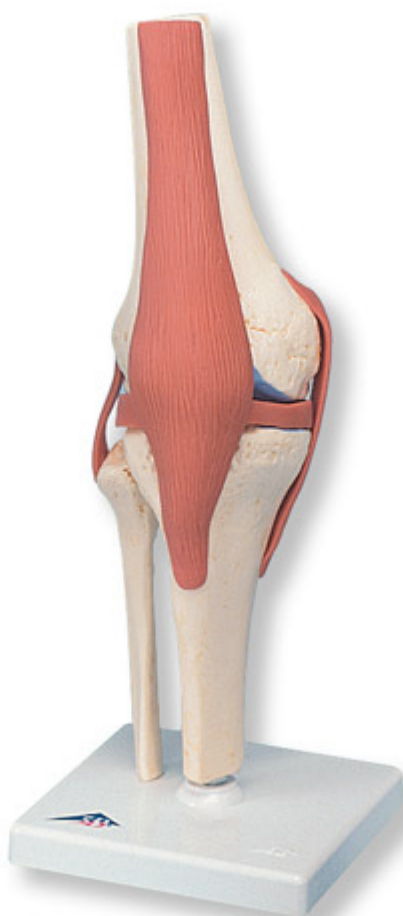

A82/1 - Deluxe Functional Knee Joint Model

Order code: **4004.1000164**

Cena bez DPH

128,80 Eur

Price with VAT

155,85 Eur

Parameters

Quantitative unit

ks

This high-quality deluxe functional knee joint model with ligaments shows the anatomy and possible physiological movements of the human knee joint in exceptional detail. This model clearly demonstrates abductions, anteversion, retroversion, internal and external rotation. This knee joint model also clearly defines the ACL and PCL. The color of the natural-cast bones of the knee joint is extremely realistic. The cartilage on the knee joint surfaces is marked blue. This model consists of portions of the femur, tibia and fibula, menisci and patella. The Functional Knee joint model is mounted on a base for easy display.

Dimensions: 32 cm

Weight: 900 g