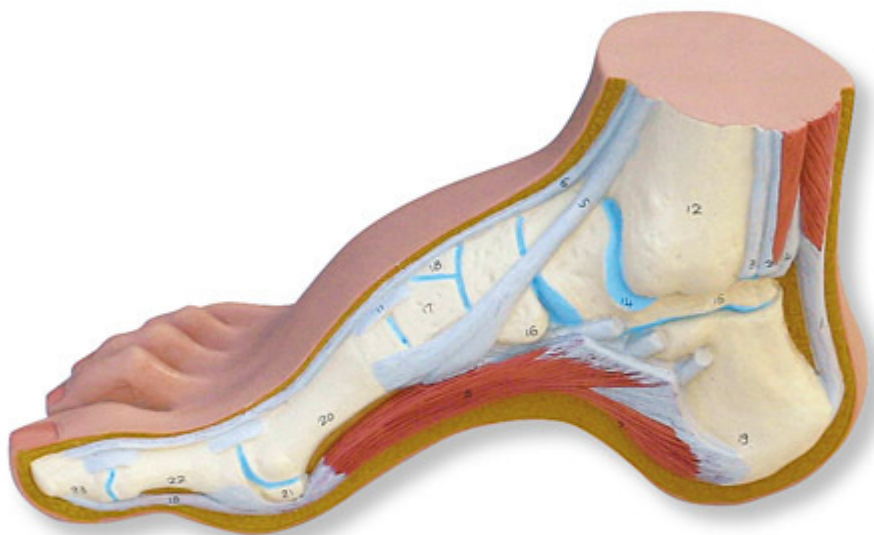

M32 - Hollow Foot (Pes Cavus)
Order code: **4004.1000356**

Cena bez DPH

88,80 Eur

Price with VAT

107,45 Eur

Parameters

Quantitative unit

ks

Superficial structures of a hollow foot are shown. The internal bones, muscles, ligaments and nerves are also represented in this high quality model of a hollow foot. A great depiction of the anatomy of a hollow foot.

Size: 13 × 23 × 10 cm

Weight: 460 g