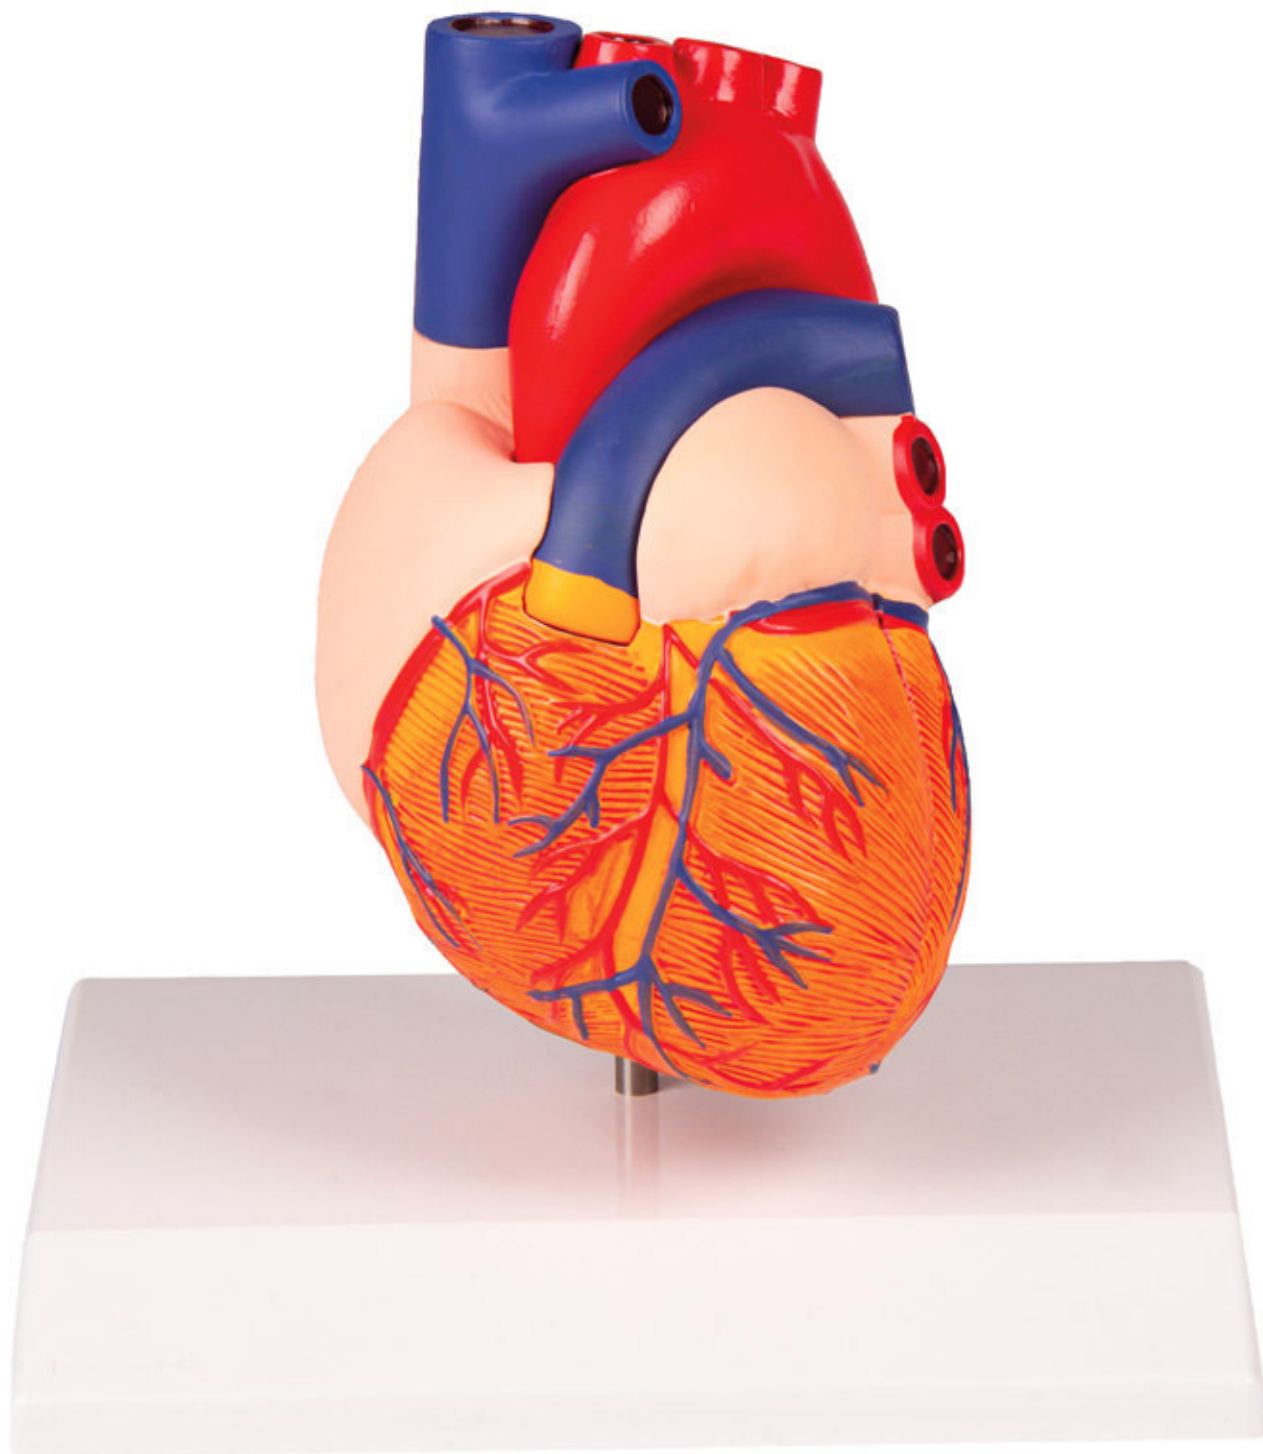

G310 - Heart model, 2 parts, life size

Order code: **4003.G310**

Cena bez DPH

76,40 Eur

Price with VAT

92,44 Eur

Parameters

Quantitative unit

ks

The front heart wall can be removed to show the inner structures in detail. All important structures are present such as ventricles, atriums, aortic, mitral, pulmonary and tricuspid valves. Heart muscle, fatty tissue, arteries and veins are painted in detail, the structures are shown on the educational card (German/English). The model is made of unbreakable plastic and removable from the stand.