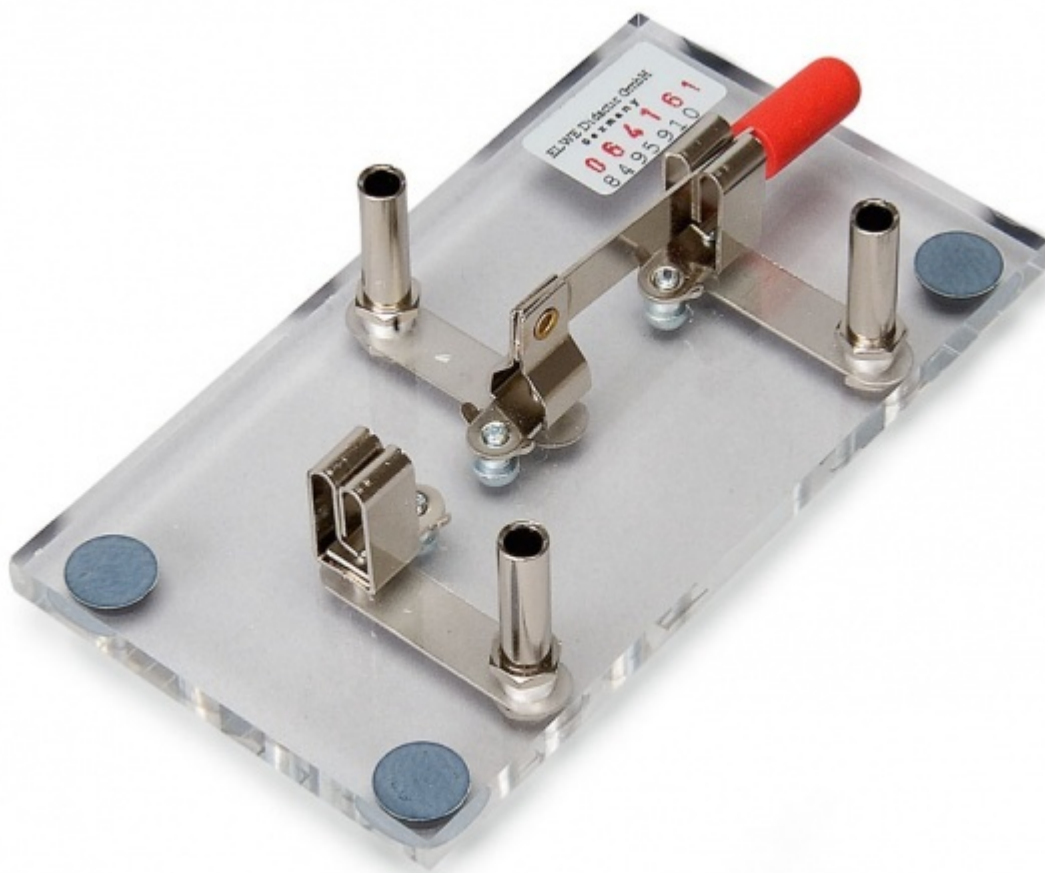

Toggle Switch
Order code: **5401.1000960**

Cena bez DPH

58,60 Eur

Price with VAT

70,91 Eur

Parameters

Quantitative unit

ks

Switch mounted on a transparent acrylic base for the alternate opening and closing of two electric circuits. Sockets for 4 mm safety plugs.