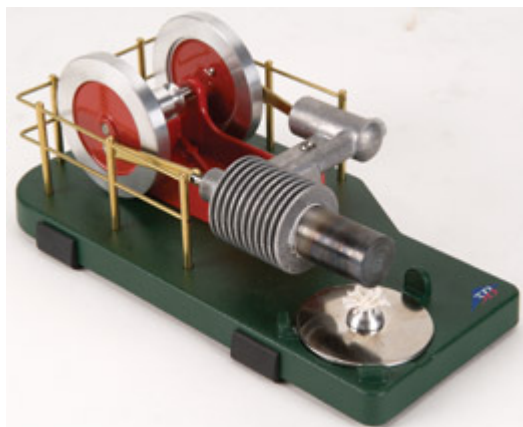

Simple Stirling Engine

Order code: **5401.1003505**

Cena bez DPH

328,00 Eur

Price with VAT

396,88 Eur

Parameters

Quantitative unit

ks

The Simple Stirling Engine is affordable and comes complete with built-in alcohol burner.

Features:

- Red flywheels
- Chassis mounted on a green base
- All-metal engine
- Runs silently at 1 000 rpm

The Simple Stirling Engine demonstrates the cyclic process discovered by Dr. Robert Stirling as well as the function of a classical heat engine. It comes completely assembled and ready to run, accompanied by the book "Stirling Cycle Engines" which explains the principles of operation.

- **Rotation speed:** 1 000 rpm
- **Base plate:** 180 × 110 mm
- **Weight:** 1,15 g