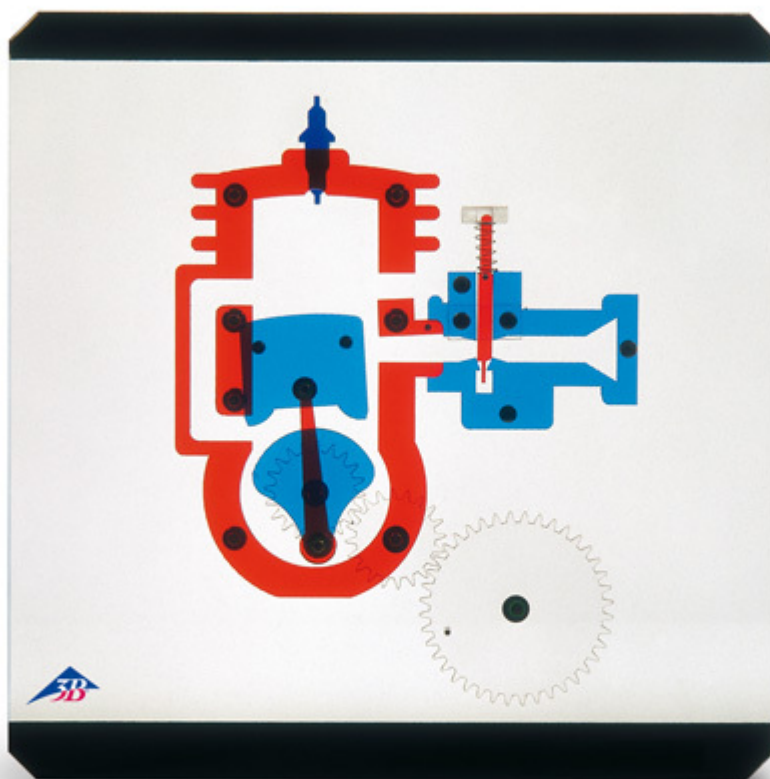

**Two Stroke Engine, Transparent**  
Order code: **5401.1002998**

Information about product price on demand

Parameters

Quantitative unit

ks

Cutaway model for overhead projector.