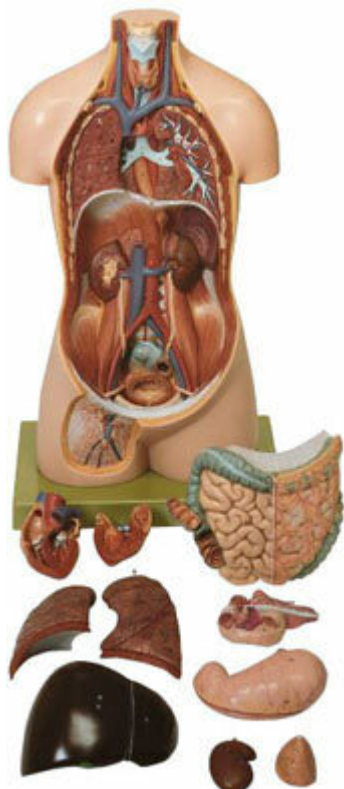

**AS 12 - Torso of Young Man  
without Head**  
Order code: **4006.AS12**

Information about product price on demand

Parameters

Quantitative unit

ks

Natural size, made in SOMSO-Plast®. Model separates into 12 parts as follows: half of each lung (2), heart (2), liver, stomach, duodenum with pancreas, small and large intestine, opening appendix, bladder, half kidney, torso. On a green base.

Height: 71 cm. (torso 67 cm.), width: 39 cm., depth: 26 cm., weight: 8.7 kg