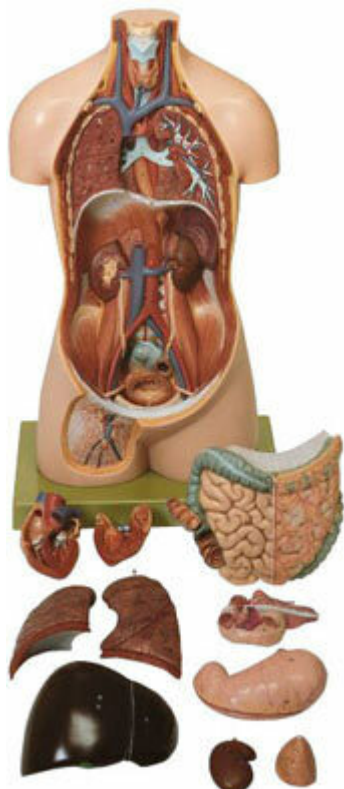

**AS 12 - Torso of Young Man
without Head**
Order code: **4006.AS12**

Information about product price on demand

Parameters

Quantitative unit

ks

Natural size, made in SOMSO-Plast[®]. Model separates into 12 parts as follows: half of each lung (2), heart (2), liver, stomach, duodenum with pancreas, small and large intestine, opening appendix, bladder, half kidney, torso. On a green base.

Height: 71 cm. (torso 67 cm.), width: 39 cm., depth: 26 cm., weight: 8.7 kg