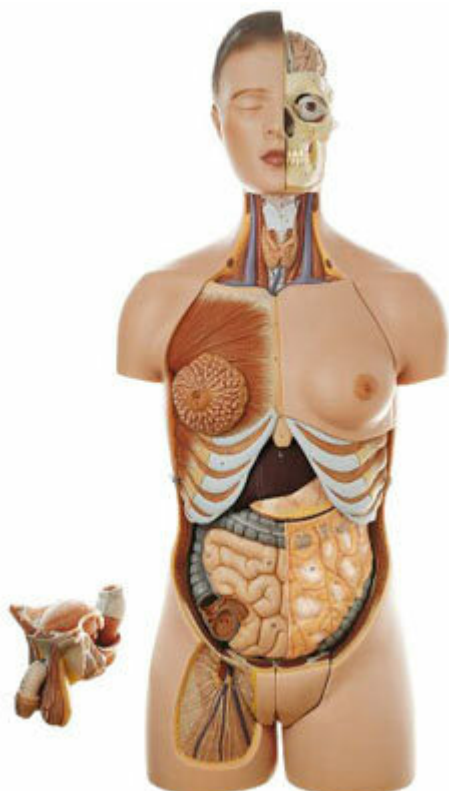

**AS 4/1 - Torso with Head and
Interchangeable Male and Female
Genitalia**

Order code: **4006.AS4/1**

Information about product price on demand

Parameters

Quantitative unit

ks

Natural size, made in SOMSO-Plast[®]. It separates into 16 parts as follows: eye, female thoracic wall, half of the lung (2), heart (2), liver, stomach, small and large intestine, female (2) and male (4) reproductive organs, torso. On a green base.

Height: 92 cm. (torso 88 cm.), width: 40 cm., depth: 26 cm., weight: 12 kg