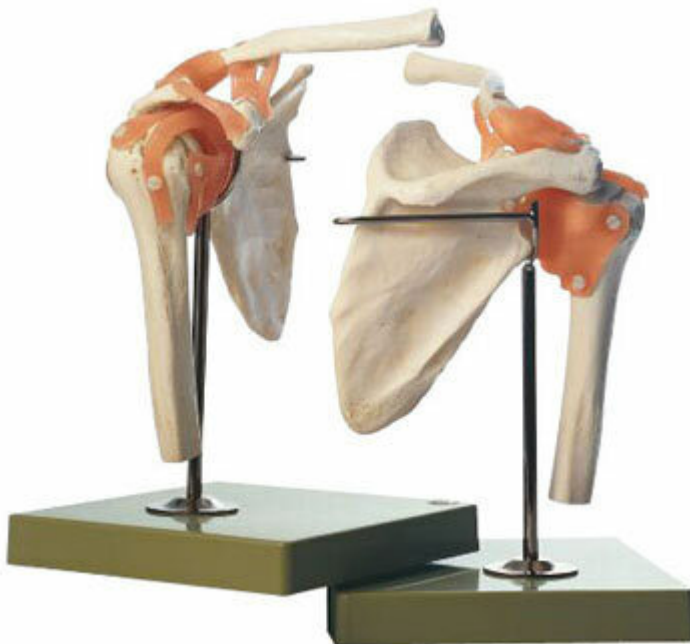

**NS 53 - Functional Model of the
Shoulder Joint**
Order code: **4006.NS53**

Information about product price on demand

Parameters

Limbs and joints

Klouby

Quantitative unit

ks

Natural size, made in SOMSO-Plast[®]. The following movements are possible: raising of the arm (abduction), swinging of the

Height: 26 cm., width: 19 cm., depth: 22 cm., weight: 650 g