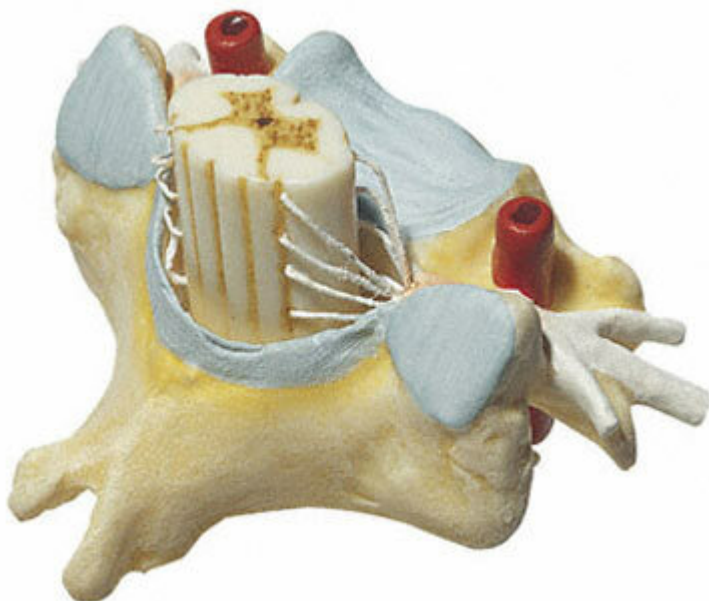

**BS 29 - Cervical Vertebra (C VI)
with Spinal Cord**
Order code: **4006.BS29**

Information about product price on demand

Parameters

Head, nervous system - filter

Quantitative unit

Nervový systém

ks

Natural size, made in SOMSO-Plast[®]. Spinal nerves, spinal ganglion and vertebral artery are shown. Spinal cord also shown in transverse section. Model in one piece. On a stand with green base.

Height: 14 cm., width: 12 cm., depth: 12 cm., weight: 100 g