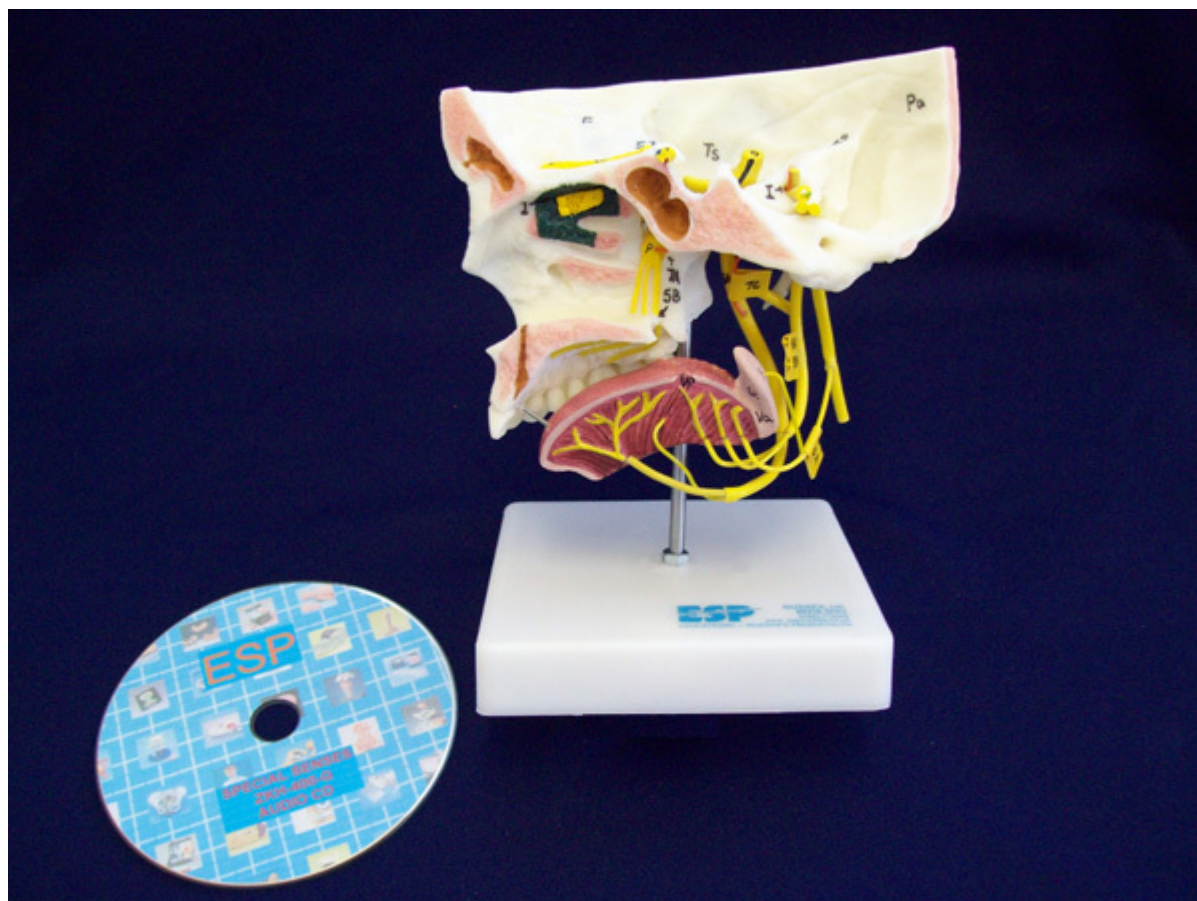

Special Senses Model
Order code: **4005.ZKH400G**

Cena bez DPH

458,00 Eur

Price with VAT

554,18 Eur

Parameters

Quantitative unit

ks

A unique model specifically designed to aid understanding of the five special senses - Sight, Smell, Taste, Hearing, Balance - with their related nerves. A life-size skull with removeable eye and sectioned tongue. Portions of the skull are sectioned to ensure every important nerve is shown and the trigeminal nerve is flexible to allow exposure of the underlying petrosal nerve. Component bones are identified. The model is complete with an 18 - minute lecture on cd and a key card.

Size: 19 × 15 × 15 cm