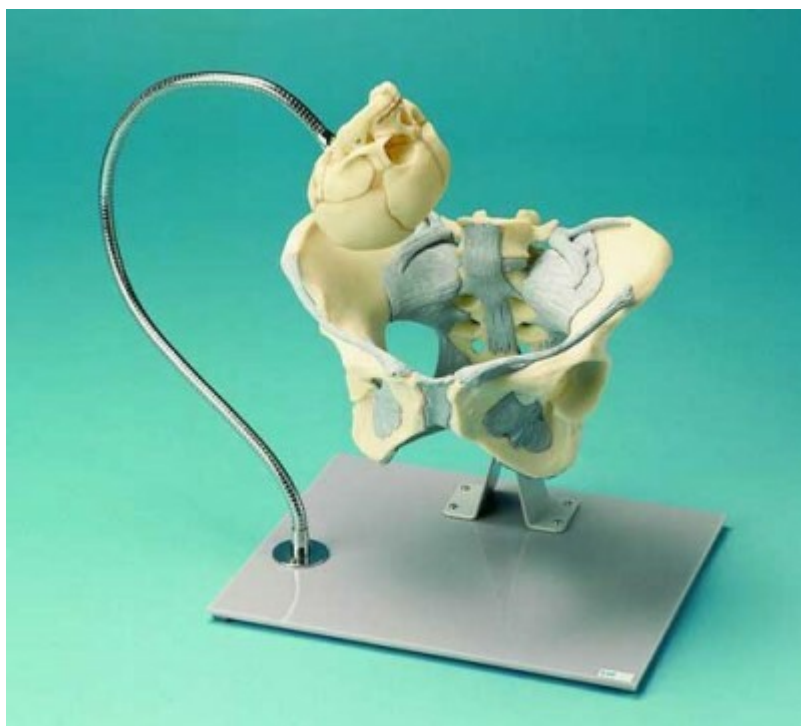

Pelvis And Foetal Skull
Order code: **4005.ZKK268R**

Cena bez DPH

510,00 Eur

Price with VAT

617,10 Eur

Parameters

Quantitative unit

ks

The model shows the life size female pelvis, with ligaments and with a foetal skull mounted upon a flexible rod for demonstration of the birth mechanism. Mounted on stand.