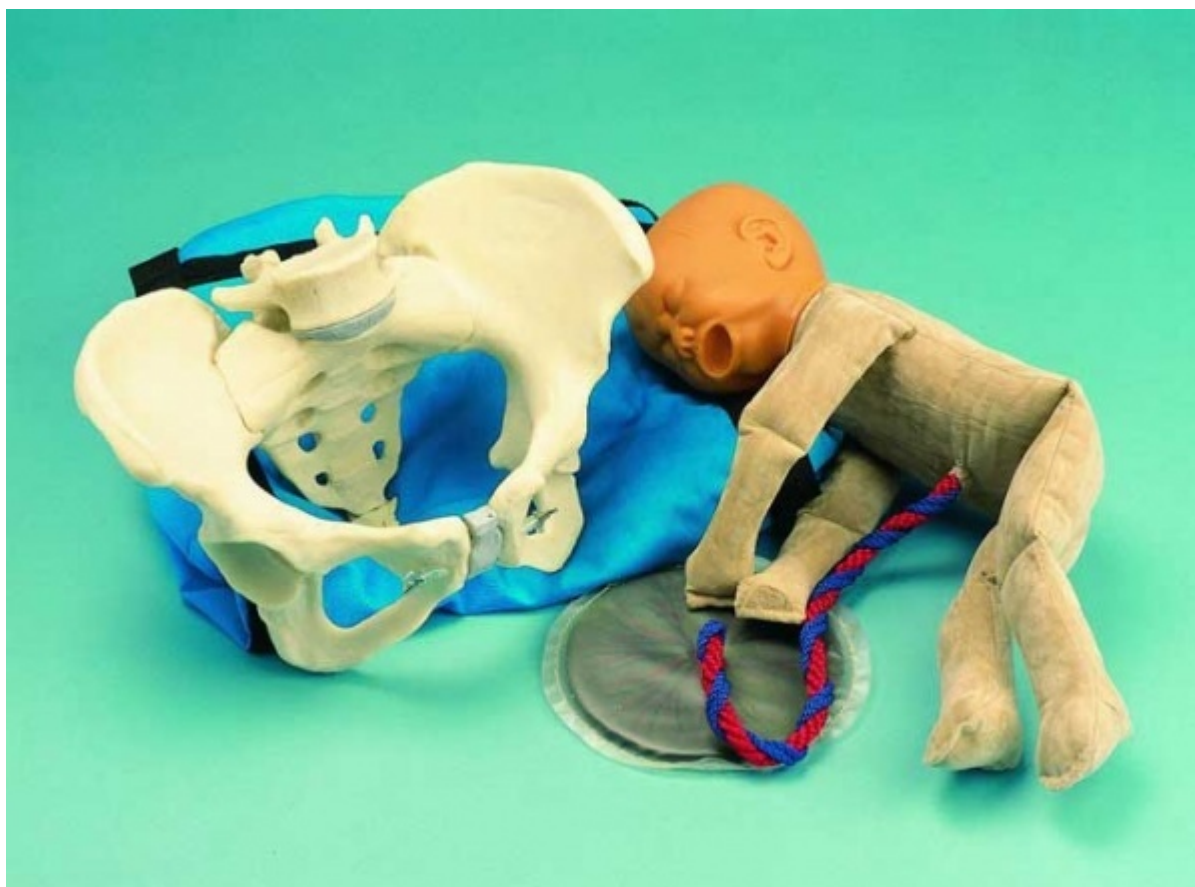

Birth Model Set
Order code: **4005.ZKK260T**

Cena bez DPH

419,00 Eur

Price with VAT

506,99 Eur

Parameters

Obstetrics, gynecology - filter

Birthing simulators

Quantitative unit

ks

Two life-size models, chosen to demonstrate birth. Consists of a plastic female pelvis (ZJY-590-G) and a flexible foetal doll (ZKK-246- U) with umbilical cord and placenta. Supplied in bag.