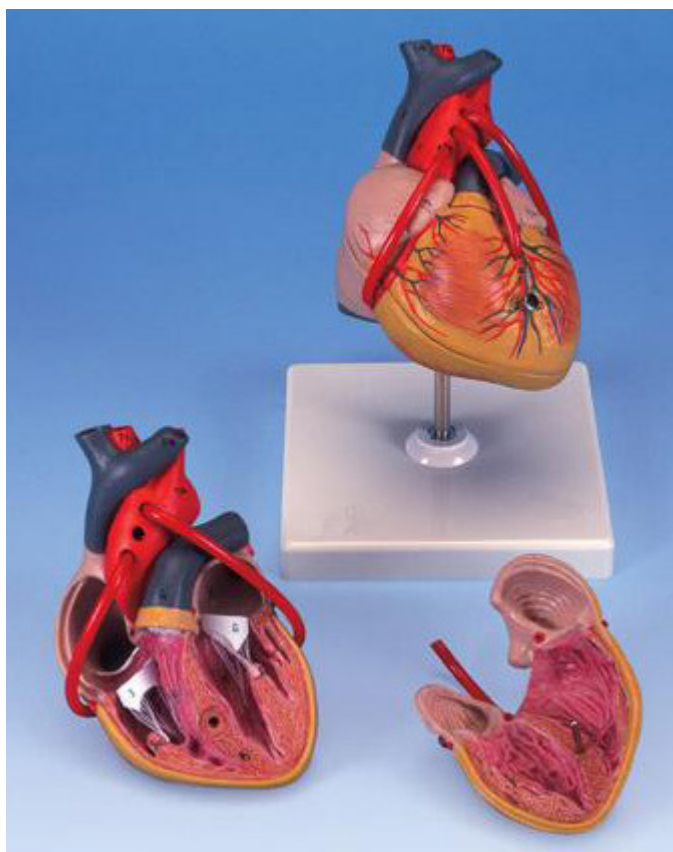

**Heart With Bypass, two parts**  
Order code: **4005.ZKJ639C**

Cena bez DPH

210,00 Eur

Price with VAT

254,10 Eur

Parameters

Quantitative unit

ks

A 2 part model, about life size. The heart opens to show the ventricle, atrium, valves and internal structures. On the outside is a vein bypass to the right coronary artery, the ramus interventricularis ant. of the left coronary artery and the ramus circumflexus of the left coronary artery. Mounted on stand, size: 12 × 12 × 19 cm.