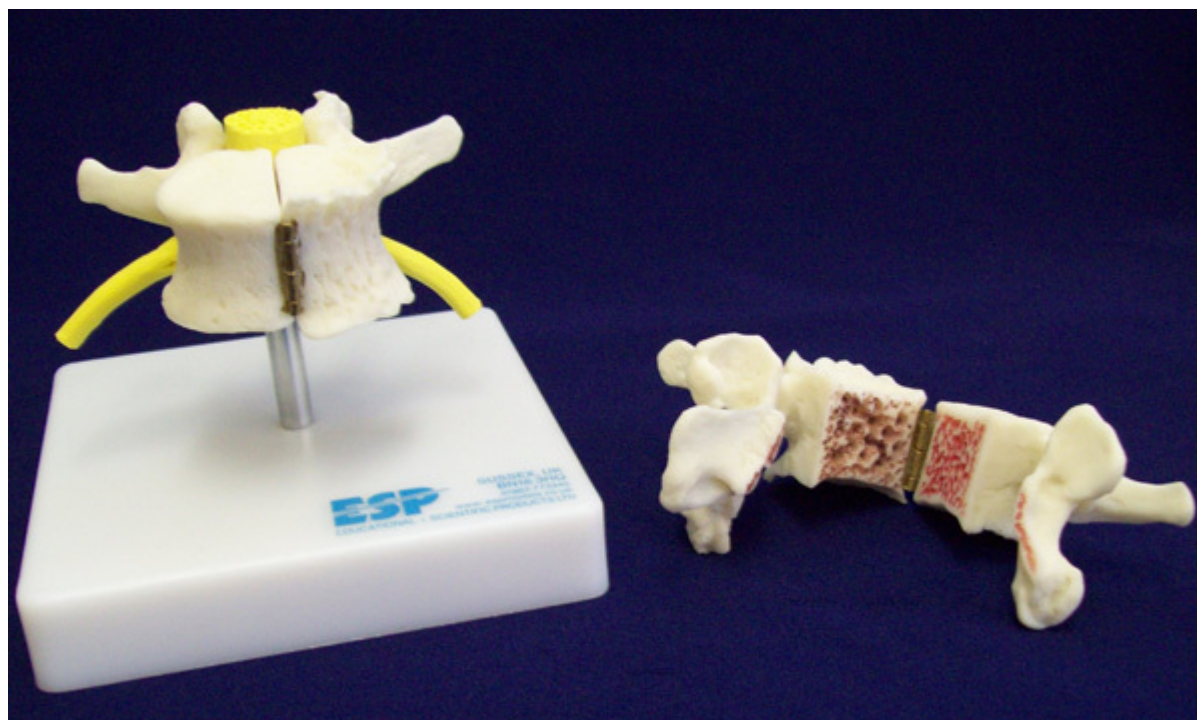

Vertebra Showing Arthritis And Osteoporosis

Order code: **4005.ZJZ240A**

Cena bez DPH

131,80 Eur

Price with VAT

159,48 Eur

Parameters

Quantitative unit

ks

A single adult vertebra and nerve, divided longitudinally and hinged. One half is normal, the other shows outgrowths from arthritis and erosion from osteoporosis. Supplied on stand.