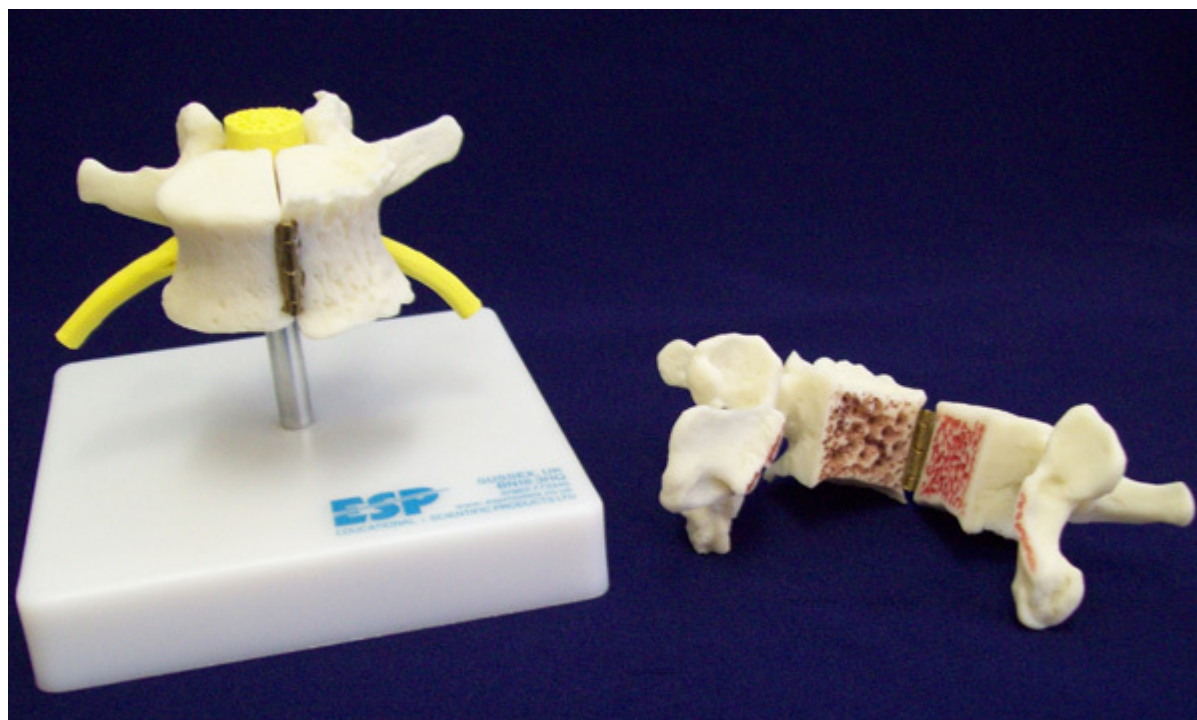

## Vertebra Showing Arthritis And Osteoporosis

Order code: **4005.ZJZ240A**

Cena bez DPH

131,80 Eur

Price with VAT

159,48 Eur

Parameters

Quantitative unit

ks

A single adult vertebra and nerve, divided longitudinally and hinged. One half is normal, the other shows outgrowths from arthritis and erosion from osteoporosis. Supplied on stand.