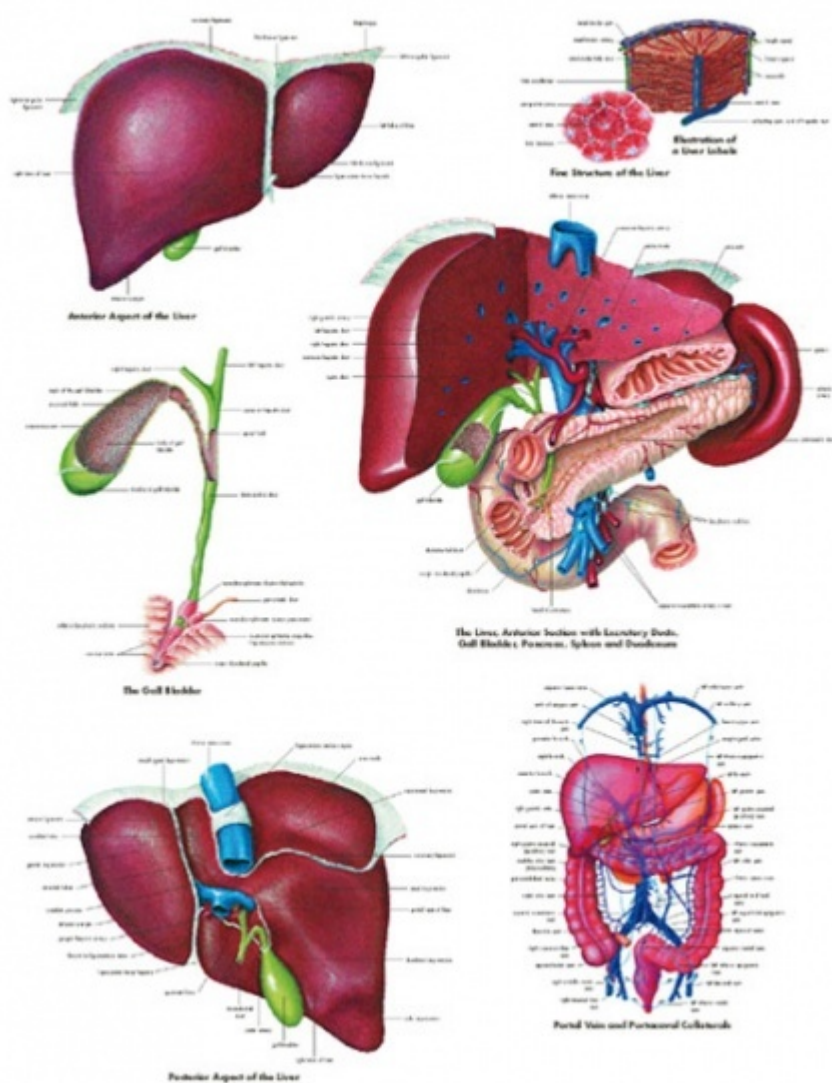

VR 1425

Cena bez DPH
 Price with VAT

15,60 Eur
 18,88 Eur

Parameters

Types of posters

Malé papírové postery

Description language

English

Format

50 × 67 [cm]

Quantitative unit

ks

The anatomy of the human liver and its location in the body is detailed in this colorful anatomical chart. The anatomy of related organs are displayed along with the liver.

This poster is a great tool for teaching the role of the liver in the human body. Use it in a doctors office or in a classroom.

- Paper version, 50 × 67 cm