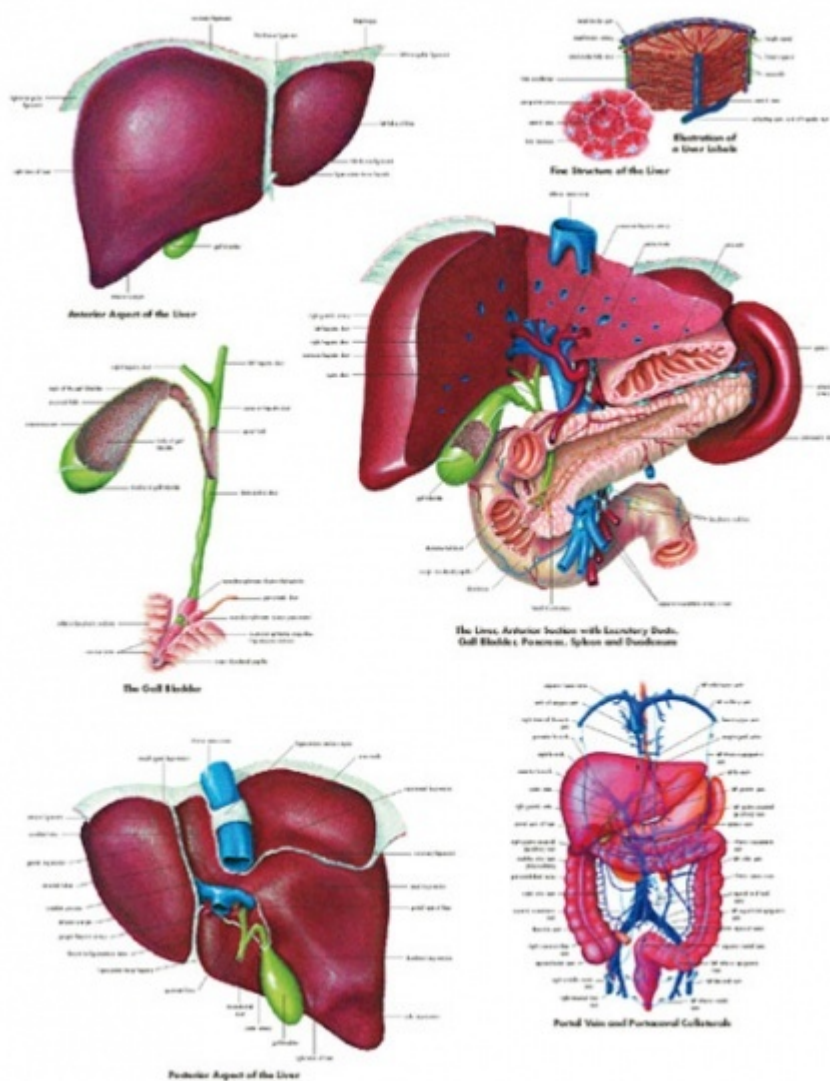

VE 1425

Cena bez DPH

15,60 Eur

Price with VAT

18,88 Eur

Parameters

Types of posters

Malé papírové postery

Description language

English

Format

50 × 67 [cm]

Quantitative unit

ks

- Detailed description

The anatomy of the human liver and its location in the body is detailed in this colorful anatomical chart. The anatomy of related organs are displayed along with the liver.

This poster is a great tool for teaching the role of the liver in the human body. Use it in a doctors office or in a classroom.

- Paper version, 50 × 67 cm

Do you want to print the page now?

Hide some parts of page before printing