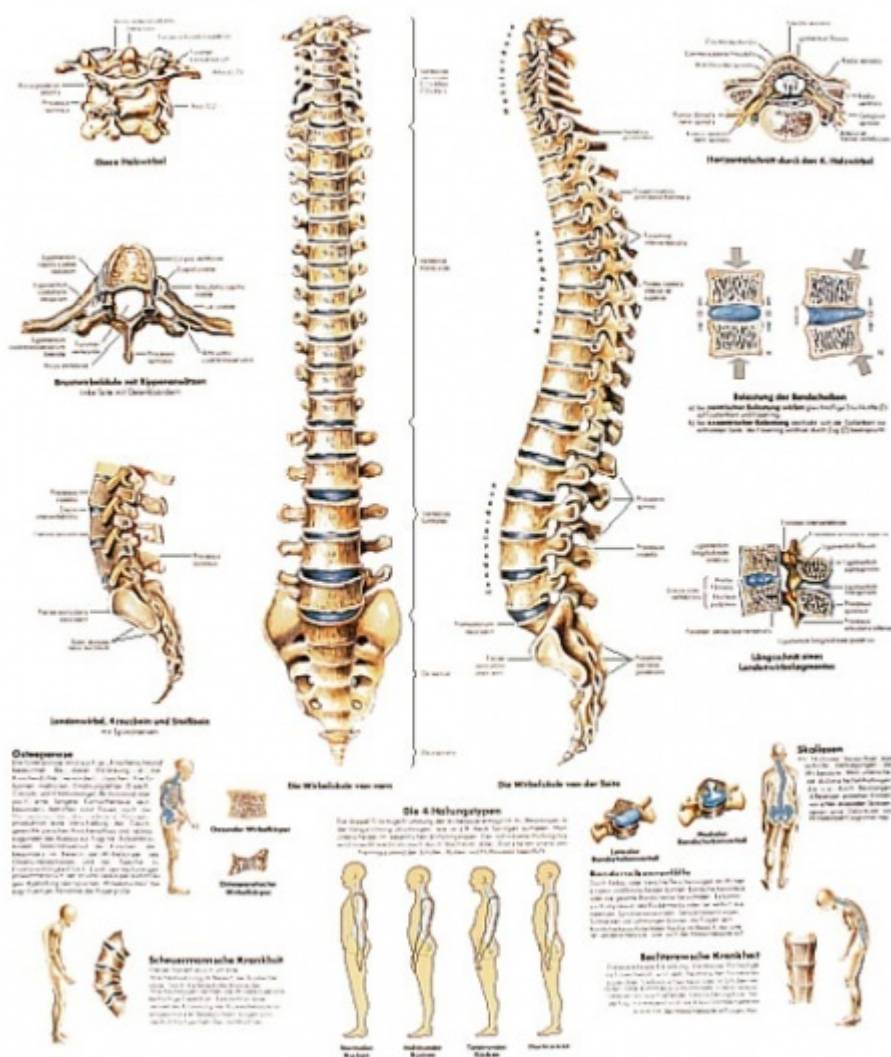

VR1152

Cena bez DPH  
 Price with VAT

15,60 Eur  
 18,88 Eur

Parameters

Types of posters

Malé papírové postery

Description language

English

Format

50 × 67 [cm]

Quantitative unit

ks

The anatomy of the human spine is illustrated beautifully in this informative poster. The spinal column is depicted in detail on this chart. Common pathologies are outlined on the chart including osteoporosis, scoliosis, and disc herniation. The Spinal Column Chart is a great addition to any doctor's office or classroom and is the perfect tool for patient education.

- Paper version, 50 × 67 cm