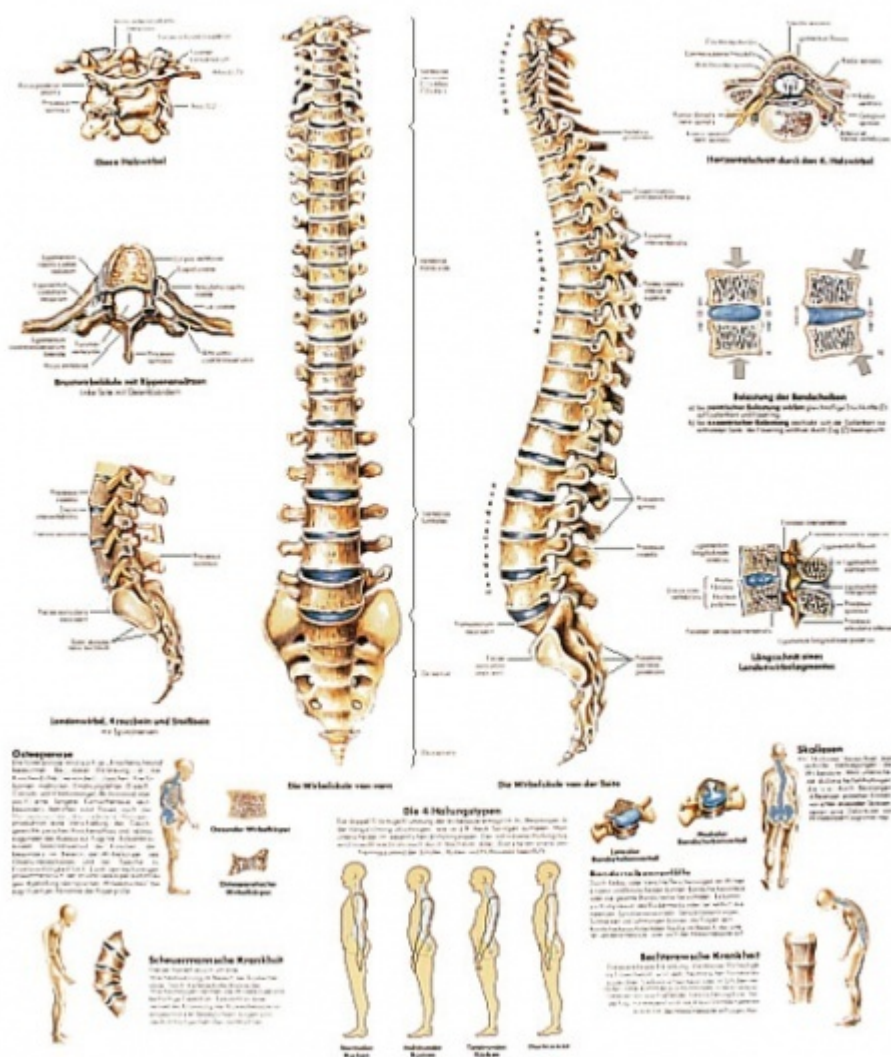

VR1152

Cena bez DPH  
 Price with VAT

15,60 Eur  
 18,88 Eur

Parameters  
 Types of posters  
 Description language  
 Format  
 Quantitative unit

Malé papírové postery  
 English  
 50 x 67 [cm]  
 ks

The anatomy of the human spine is illustrated beautifully in this informative poster. The spinal column is depicted in detail on this chart. Common pathologies are outlined on the chart including osteoporosis, scoliosis, and disc herniation. The Spinal Column Chart is a great addition to any doctor's office or classroom and is the perfect tool for patient education.

- Paper version, 50 × 67 cm