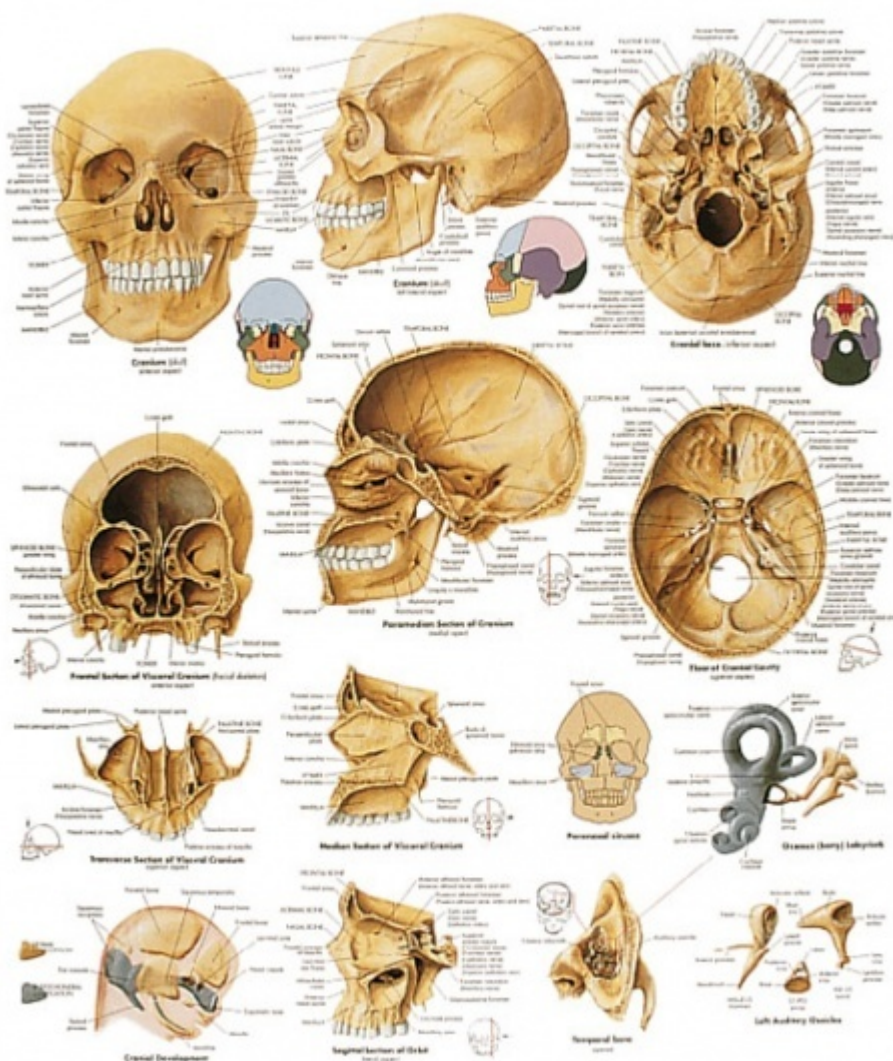

VR1131UU - The human skull
 Order code: **4304.4006656**

VR1131

Cena bez DPH
 Price with VAT

15,60 Eur
 18,88 Eur

Parameters

Types of posters
 Description language
 Format
 Quantitative unit

Malé papírové postery
 English
 50 × 67 [cm]
 ks

This colorful anatomical chart illustrates the human skull in full detail. This thickly laminated anatomical chart is a wonderful depiction of the detailed anatomy of the human skull and allows for multiple views of the human skull. All bones and anatomical landmarks of the human skull are outlined in full detail including the bones of the inner ear. The Human Skull Chart is a great addition to any classroom or doctor's office and is the perfect tool for patient education.

- Paper version, 50 × 67 cm