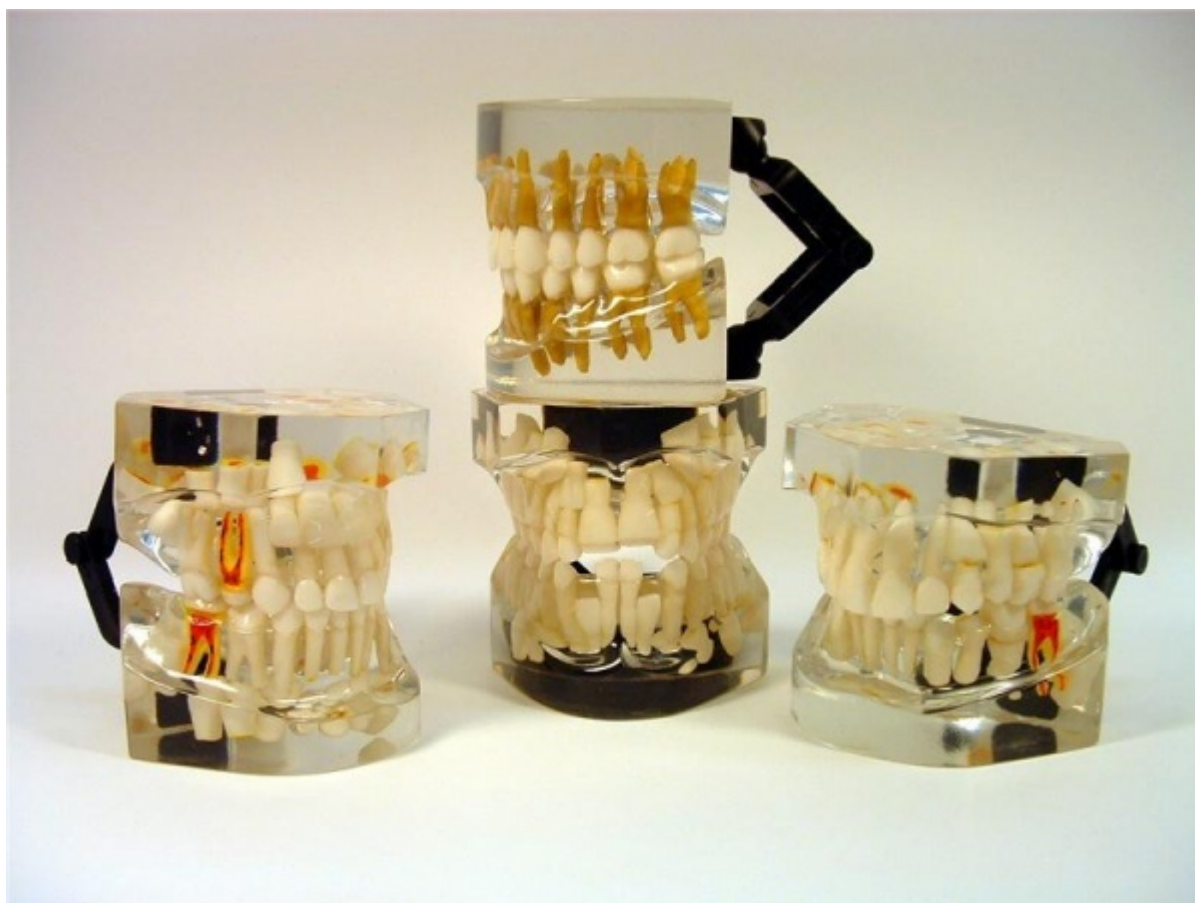

MDO-23 - Child Models
Order code: **4106.MDO-23**

Cena bez DPH

618,00 Eur

Price with VAT

747,78 Eur

Parameters

Quantitative unit

ks

Set of 4 child models (MDO-19, MDO-20, MDO-21, MDO-22).