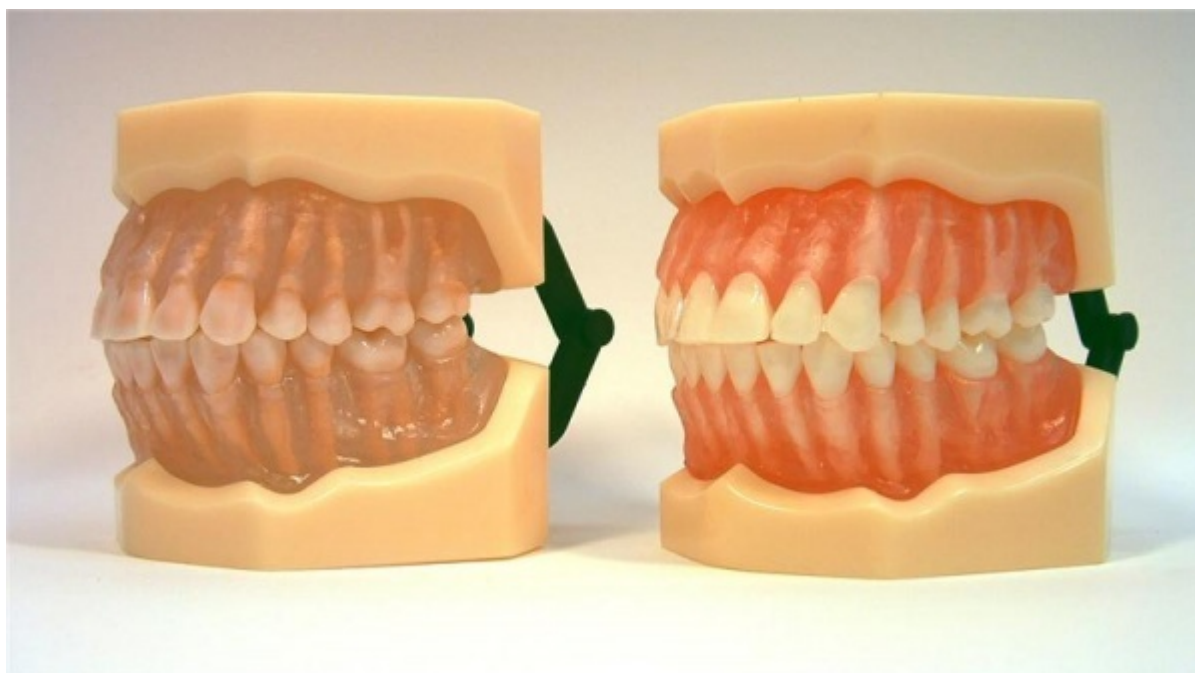

**MDO-07 - Removable Anatomic
Teeth**

Order code: **4106.MDO-07**

Cena bez DPH

154,60 Eur

Price with VAT

187,07 Eur

Parameters

Quantitative unit

ks

Demonstrative model with 32 anatomical and removable teeth and soft silicon gum in natural or transparent colour.