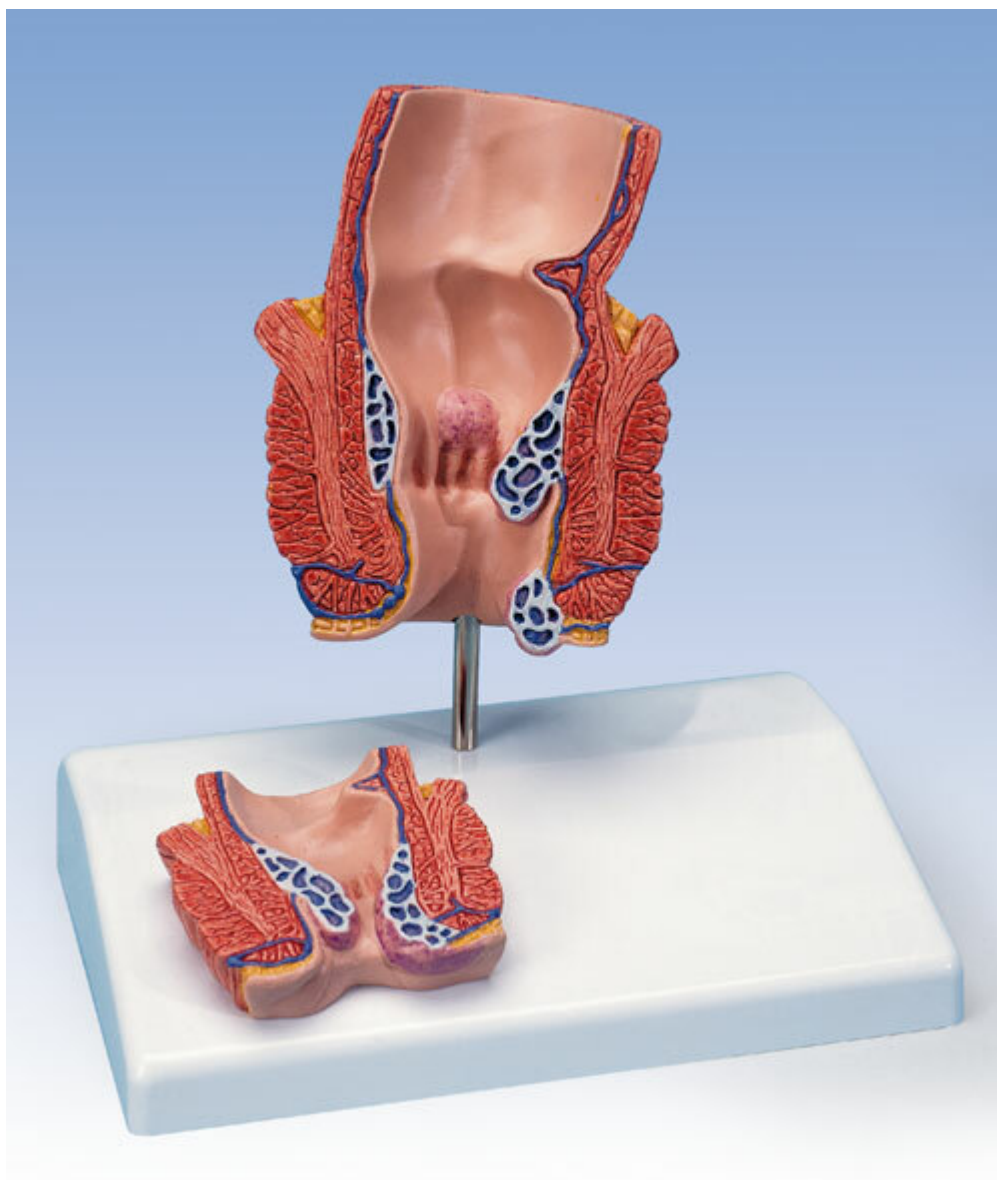

K27 - Haemorrhoid Model
Order code: **4004.1000315**

Cena bez DPH

58,20 Eur

Price with VAT

70,42 Eur

Parameters

Quantitative unit

ks

A vivid model designed to educate patients about haemorrhoids. The model is a life-size frontal section of the rectum as well as a smaller relief on a pedestal. In addition to the anatomical structures of the rectum (sphincter, mucous membrane, venous plexus), the model shows internal haemorrhoids during stage I and II as well as external haemorrhoids. The relief exhibit shows haemorrhoids during stage III and IV. Mounted on base.

Size: 14 x 10 x 14 cm
Weight: 200 g