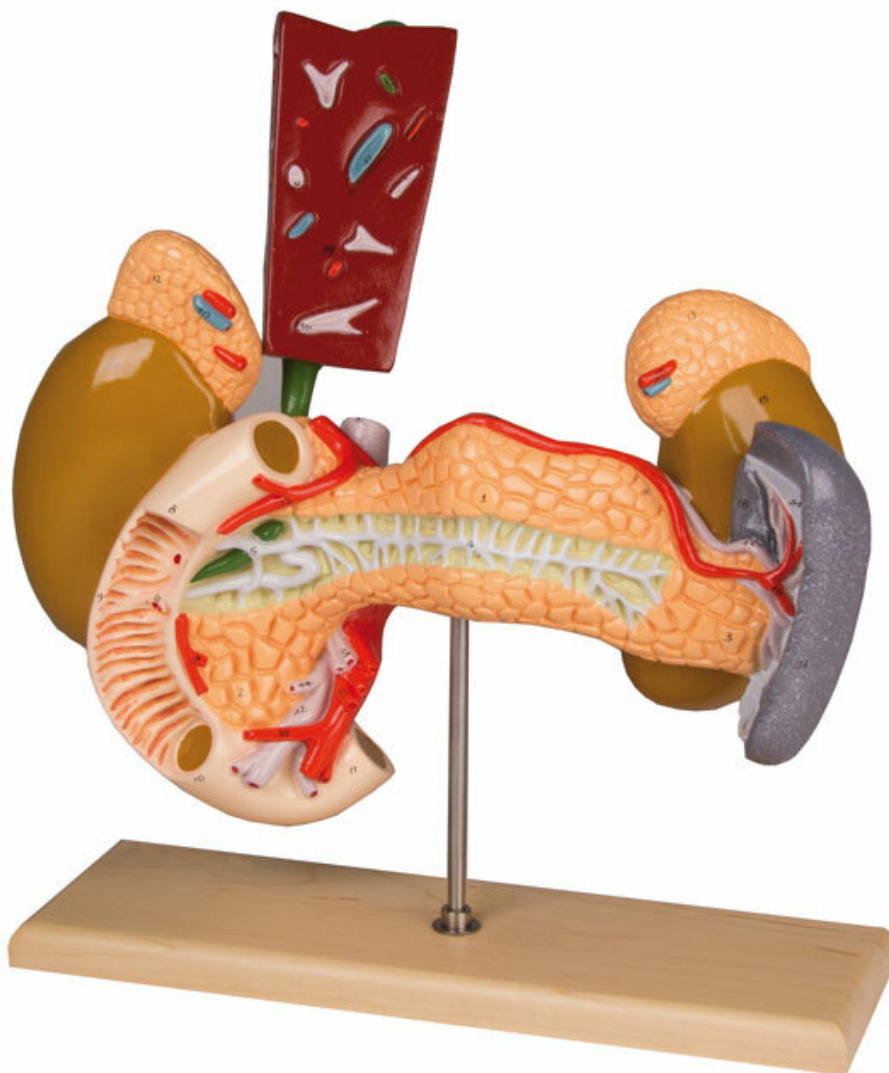

W42509 - Internal Organs
Order code: **4003.W42509**

Cena bez DPH
Price with VAT

838,00 Eur
1.013,98 Eur

Parameters

Quantitative unit

ks

The organs are shown partially opened, and the gall bladder is removable with part of the liver.

It depicts:

- Pancreas
- Duodenum
- Gall bladder
- Spleen
- Kidneys
- Adrenal glands
- Blood vessels

Mounted on wooden stand.

Size: 33 x 28 x 15 cm