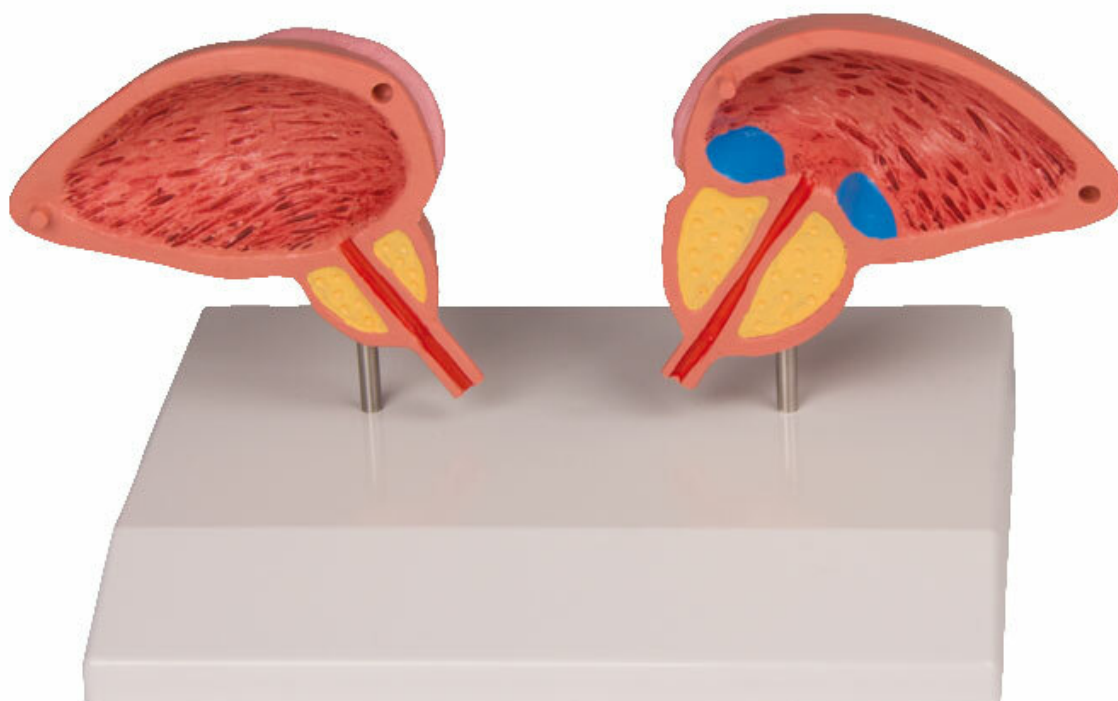

1261 - Prostate Model
Order code: **4003.1261**

Cena bez DPH

86,80 Eur

Price with VAT

105,03 Eur

Parameters

Quantitative unit

ks

This model shows very impressive the changes of the prostate caused by BPH. One side of the model shows a healthy prostate with bladder and the other half has a diseased prostate with narrowing of the urethra and residual urine. On removable stand.

Size: 20 × 9 × 13 cm