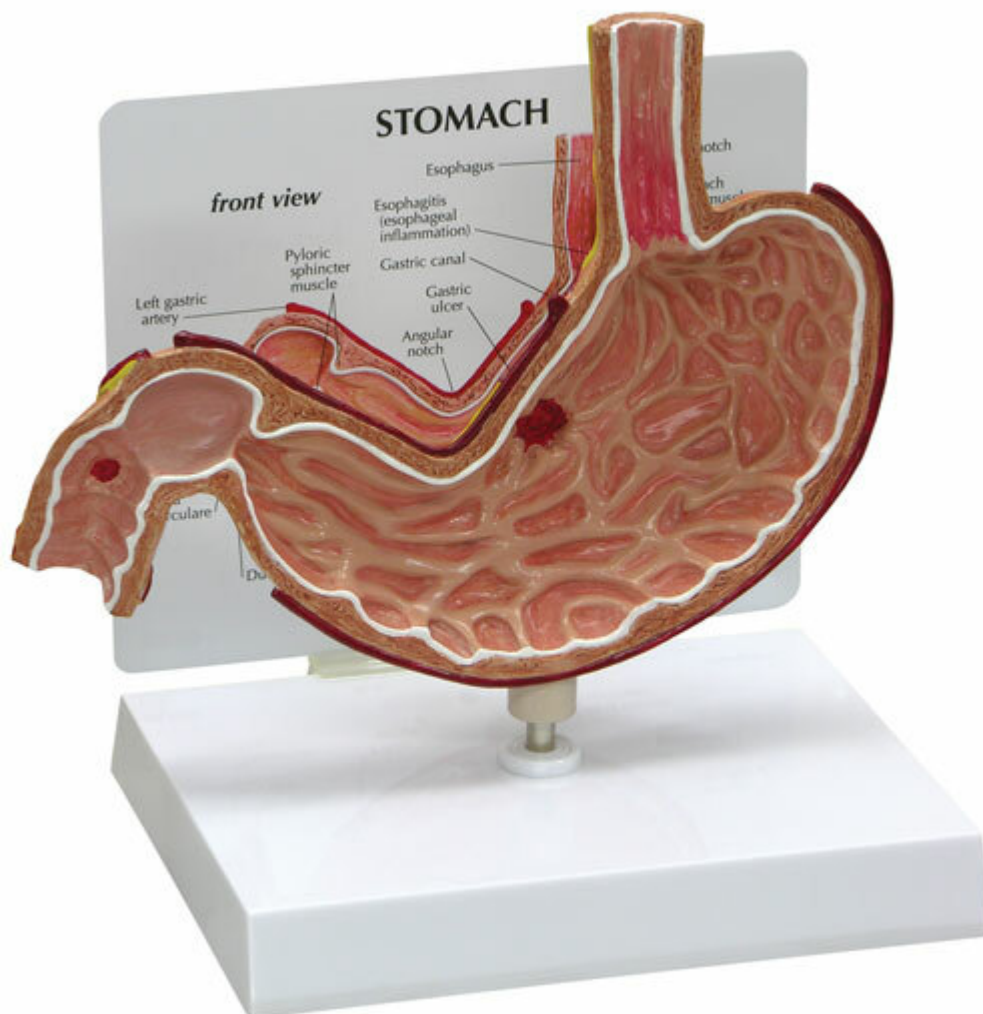

K80 - Stomach model, life size
Order code: **4003.K80**

Information about product price on demand

Parameters

Quantitative unit

ks

This model of a stomach half shows the inner structures of the stomach and three diseases:

- Gastric ulcer
- Duodenal ulcer
- Esophageal inflammation

On removable stand.

Size: 20.5 × 3 × 16 cm