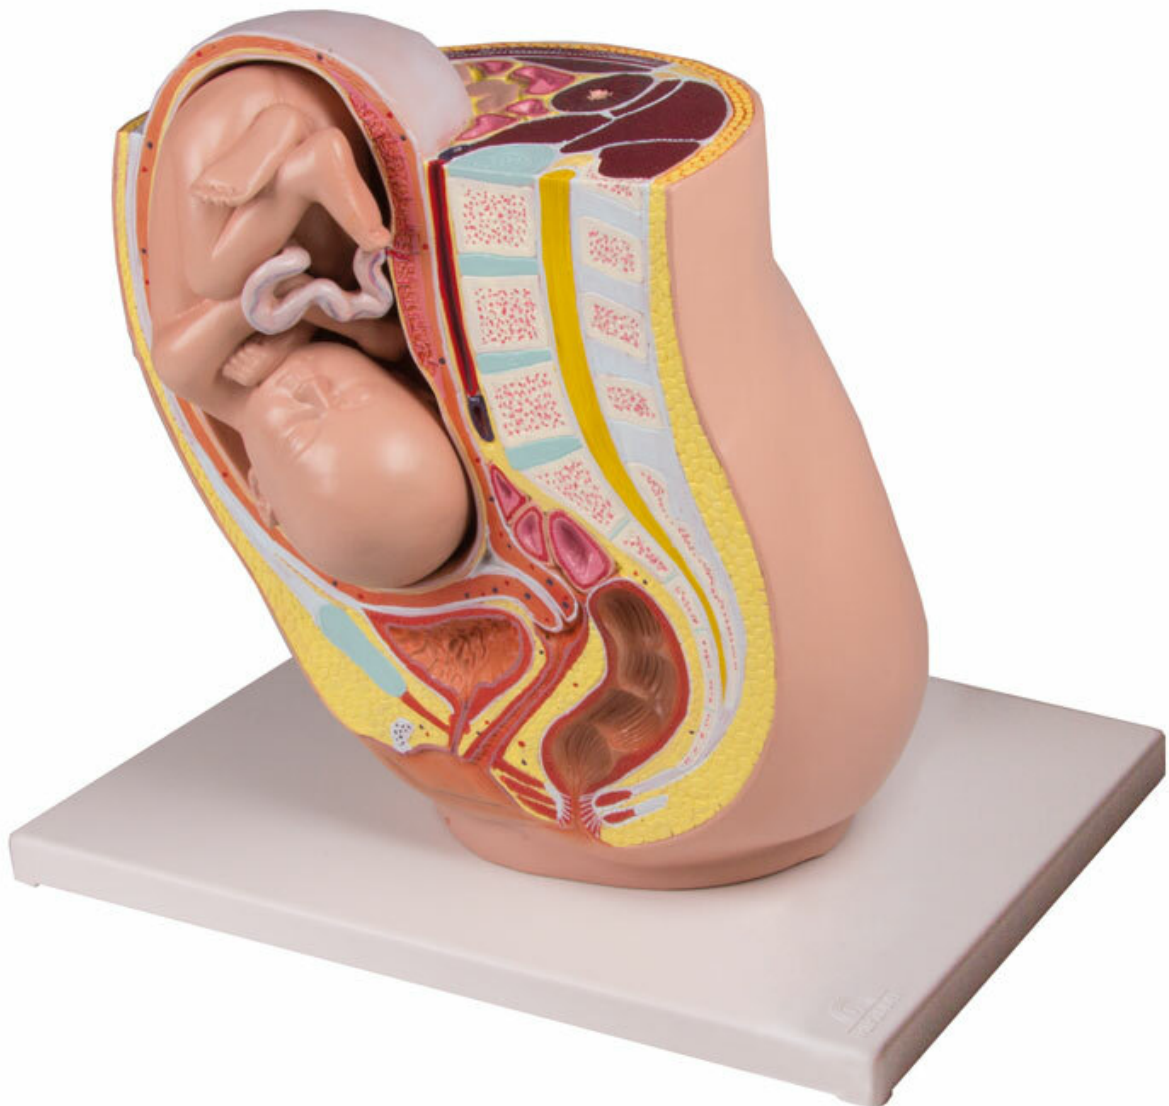

**L220 - Pregnancy Pelvis with Fetus in
the 32nd week of pregnancy, 2 Parts**

Order code: **4003.L220**

Cena bez DPH

376,00 Eur

Price with VAT

454,96 Eur

Parameters

Quantitative unit

ks

This life size model depicts the female human pelvis in median section with a fetus in the 32nd week of pregnancy. The fetus is in the normal presentation and position. The model depicts graphically the position and relation of fetus and inner organs during normal pregnancy. All anatomical details of pelvis and fetus are depicted. The Fetus is detachable for closer examination. Mounted on base.