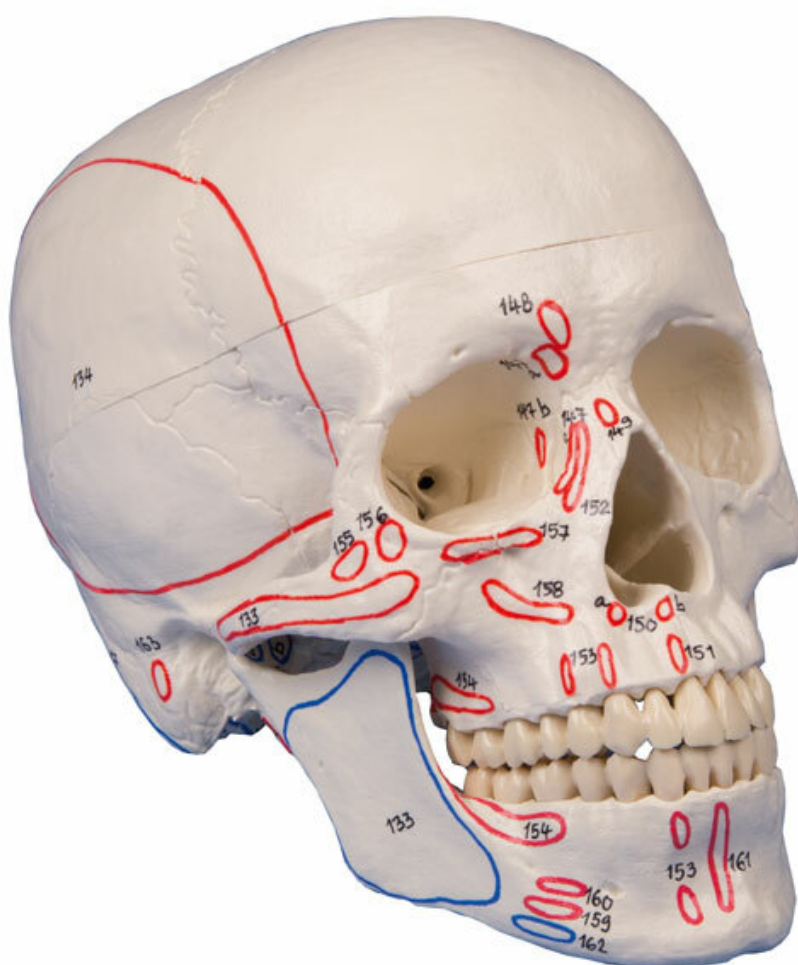

**4509 - Model skull, 3-part, with
muscle marking**
Order code: **4003.4509**

Cena bez DPH

114,40 Eur

Price with VAT

138,42 Eur

Parameters

Quantitative unit

ks

Skull model like ref.no. 4003.4500, but additionally with marking of muscle insertions and origins. With nomenclature.

Size: 18 × 19 × 12 cm

Weight: 700 g