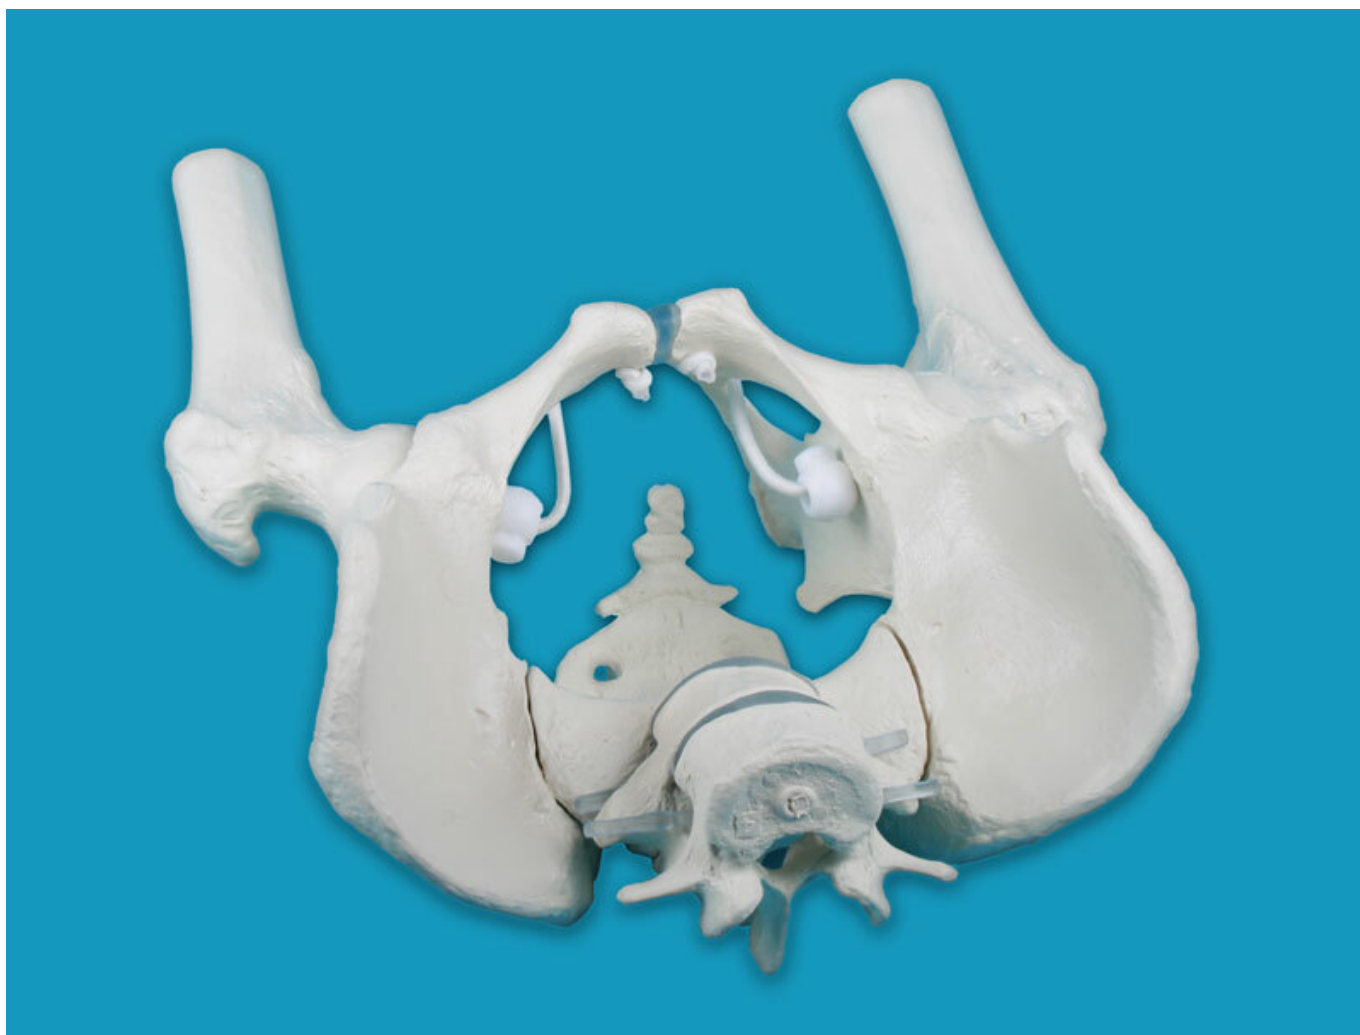

**4057 - Male pelvis with sacrum, 2  
lumbar vertebrae and femoral stumps**

Order code: **4003.4057**

Cena bez DPH

114,40 Eur

Price with VAT

138,42 Eur

Parameters

Quantitative unit

ks

Natural casting of an adult male pelvis. The sacrum is removable and the movements in the iliosacral joint can be demonstrated. The vertebrae are mobile mounted and the femoral stumps are moveable and removable.