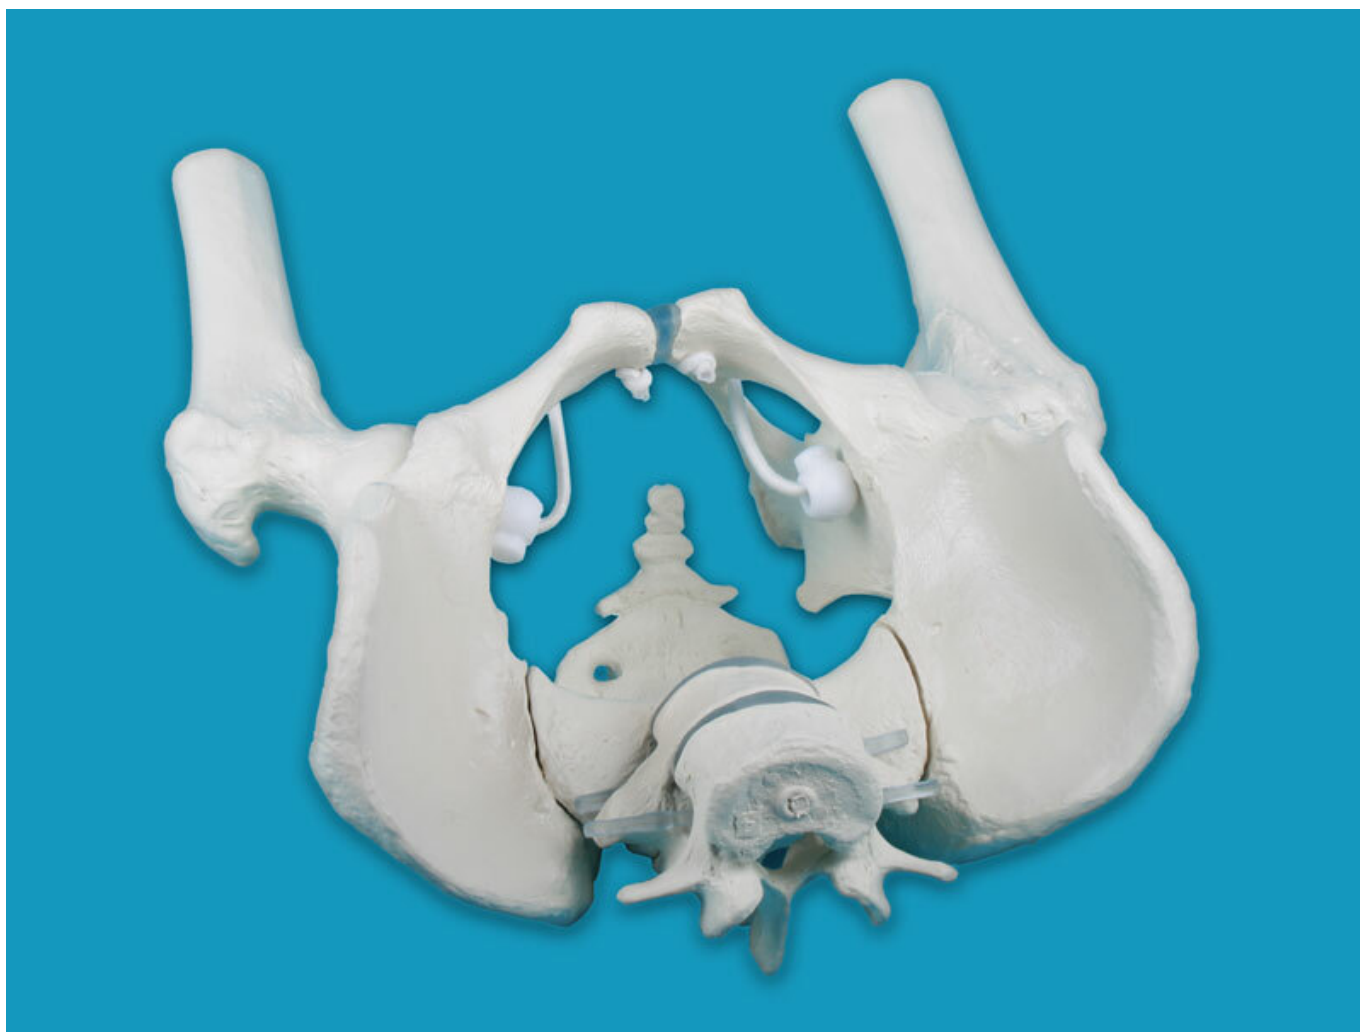

**4057 - Male pelvis with sacrum, 2  
lumbar vertebrae and femoral stumps**  
Order code: **4003.4057**

Cena bez DPH	114,40 Eur
Price with VAT	138,42 Eur

Parameters

Quantitative unit ks

Natural casting of an adult male pelvis. The sacrum is removable and the movements in the iliosacral joint can be demonstrated. The vertebrae are mobile mounted and the femoral stumps are moveable and removable.