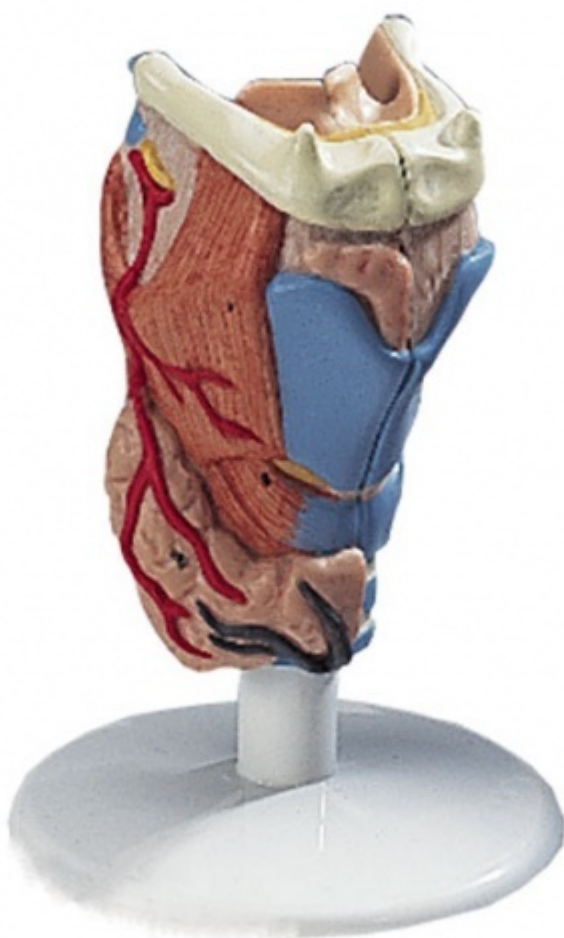

G22 - Larynx model, life size
Order code: **4004.1000273**

Cena bez DPH

86,60 Eur

Price with VAT

104,79 Eur

Parameters

Quantitative unit

ks

This model shows the same structures as G21 but in life size. It is medially sectioned into two halves.

Size: 9 x 9 x 14 cm

Weight: 200 g