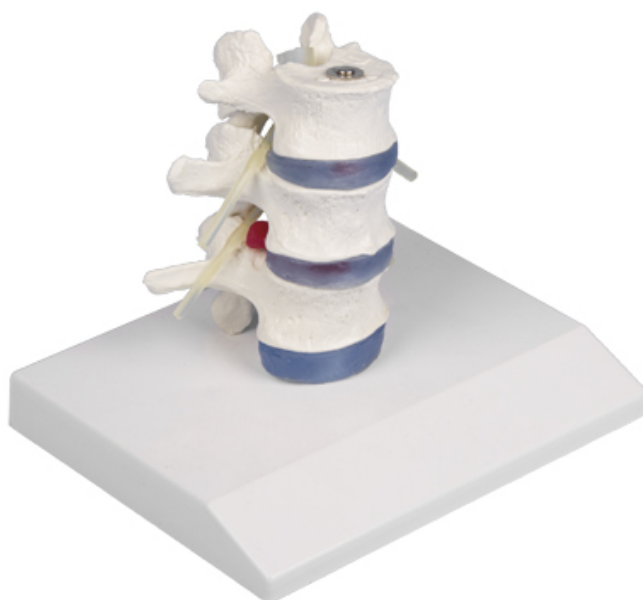

## **4047 - Lumbar vertebrae with prolapsed inter vertebral discs**

Order code: **4003.4047**

Cena bez DPH

60,20 Eur

Price with VAT

72,84 Eur

Parameters

Quantitative unit

ks

Consisting of 3 lumbar vertebrae with intervertebral discs, spinal cord and emerging spinal nerves. One normal intervertebral disc is supplied, one intervertebral disc with a lateral prolapse and one intervertebral disc with a medial prolapse. The model can be dismantled and the intervertebral discs can be removed for closer study. Natural casting. With removable stand.

Also available **4003.4048** - Lumbar vertebrae with prolapsed inter vertebral discs - without stand