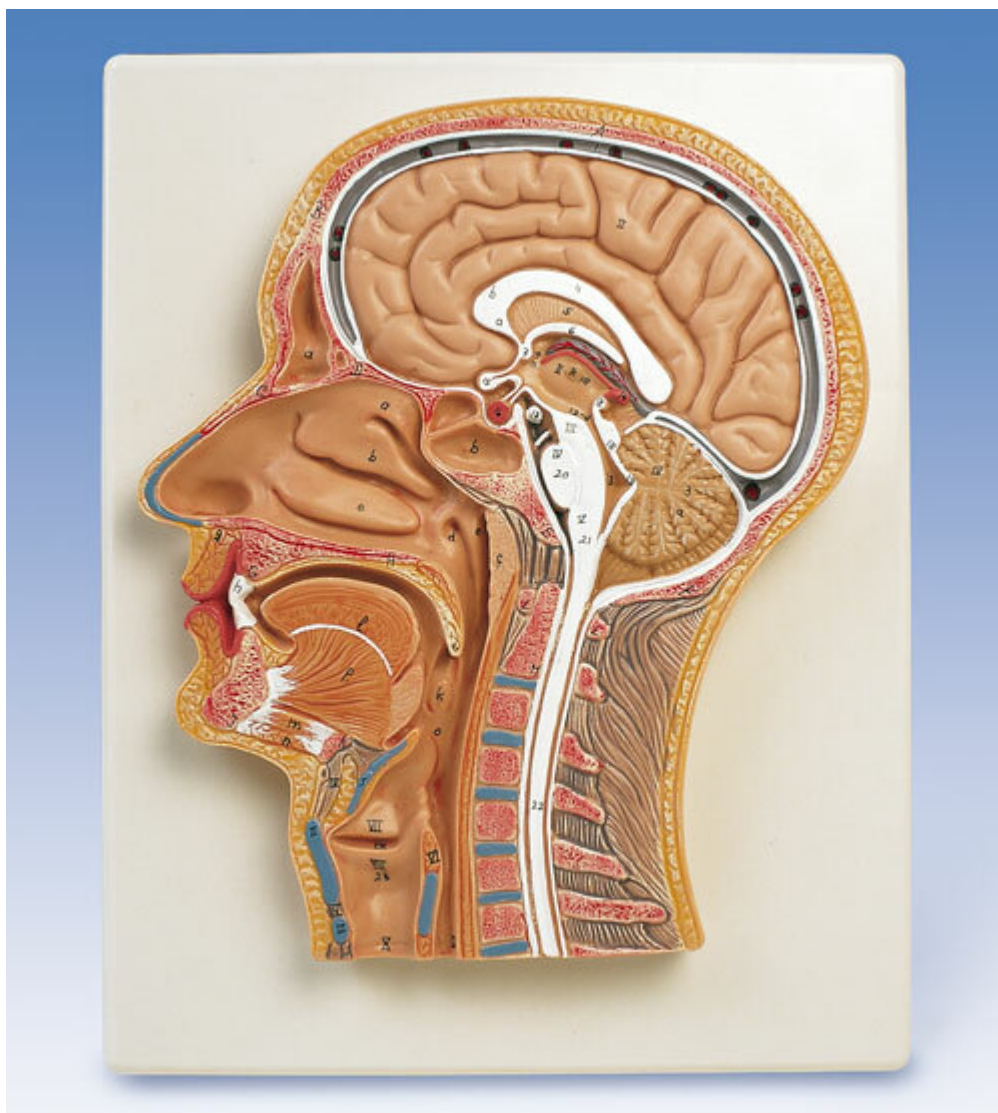

C12 - Median Section of the Head
Order code: **4004.1000219**

Cena bez DPH

121,80 Eur

Price with VAT

147,38 Eur

Parameters

Head, brain, nervous system - filter

Hlava

Quantitative unit

ks

This relief model shows all relevant structures in great detail. On baseboard, not dissectible.

Size: 26 x 33 x 5 cm

Weight: 1000 g