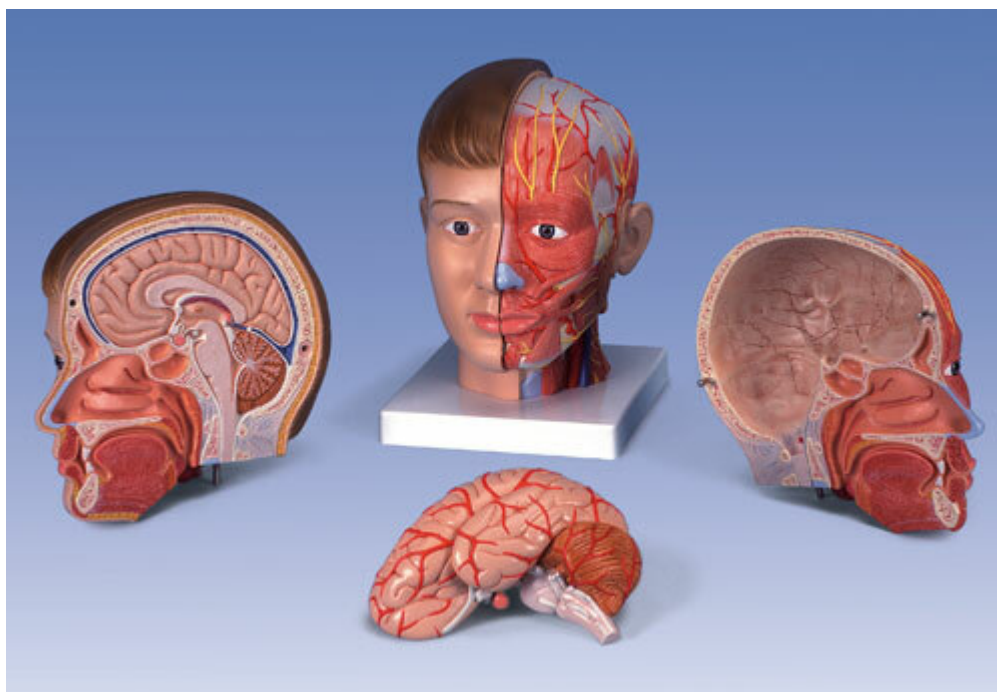

**C07 - Head with Neck**  
Order code: **4004.1000216**

Cena bez DPH 1.241,00 Eur  
Price with VAT 1.501,61 Eur

Parameters

Head, brain, nervous system - filter

Hlava

Quantitative unit

ks

The left half of this life-size model in midsagittal section shows the muscles, with nerves, vessels and bony structures and contains a removable brain half. The head is mounted on a detachable neck part which is sectioned both horizontally and diagonally. Supplied on baseboard.

**Size:** 28 × 19 × 23 cm

**Weight:** 2200 g