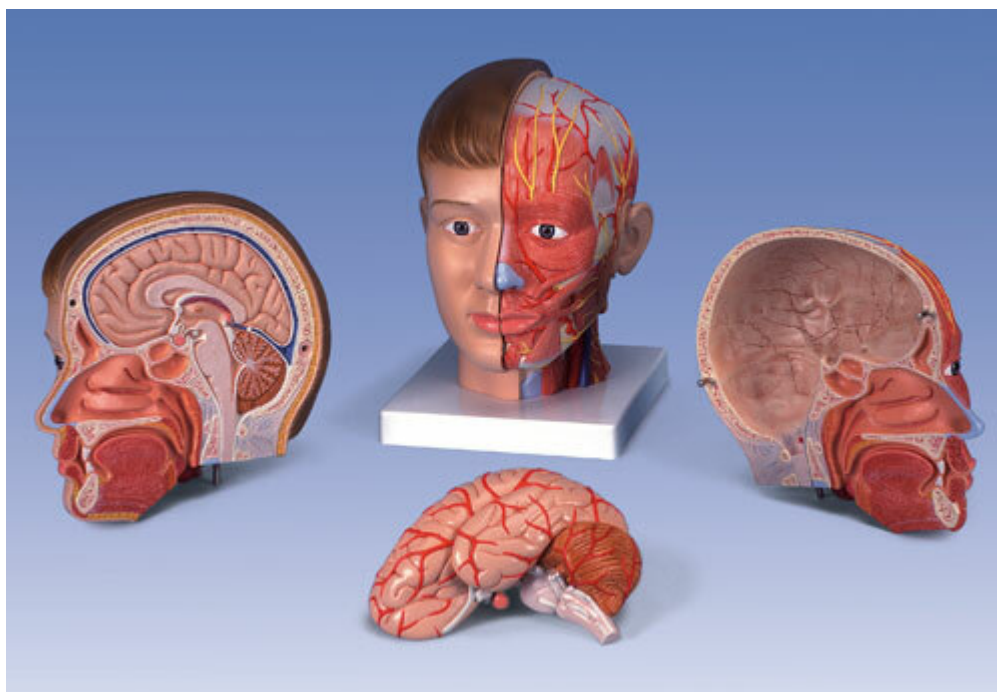

C07 - Head with Neck
Order code: **4004.1000216**

Cena bez DPH 1.241,00 Eur
Price with VAT 1.501,61 Eur

Parameters

Head, brain, nervous system - filter

Hlava

Quantitative unit

ks

The left half of this life-size model in midsagittal section shows the muscles, with nerves, vessels and bony structures and contains a removable brain half. The head is mounted on a detachable neck part which is sectioned both horizontally and diagonally. Supplied on baseboard.

Size: 28 × 19 × 23 cm

Weight: 2200 g