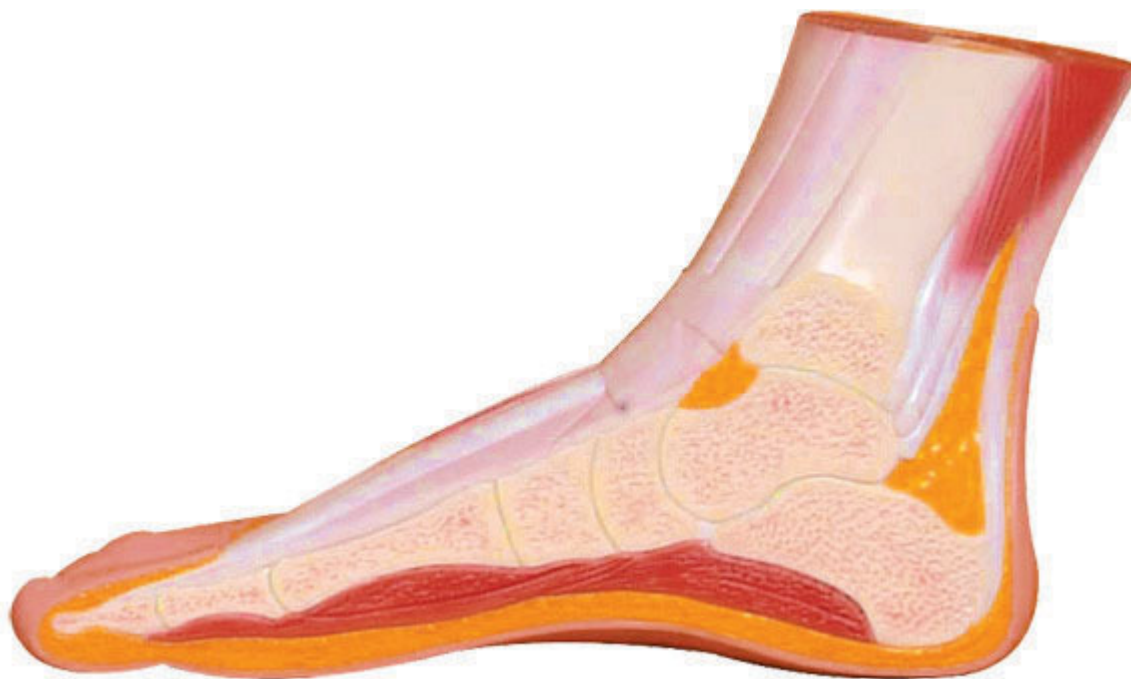

6000.11 - Section of foot
Order code: **4002.600011**

Cena bez DPH	45,00 Eur
Price with VAT	54,45 Eur

Parameters

Quantitative unit	ks
-------------------	----

This model shows a human foot sectioned along the sagittal plane.

Dimensions: 22 × 12 × 8 cm

Weight: approx. 650 g