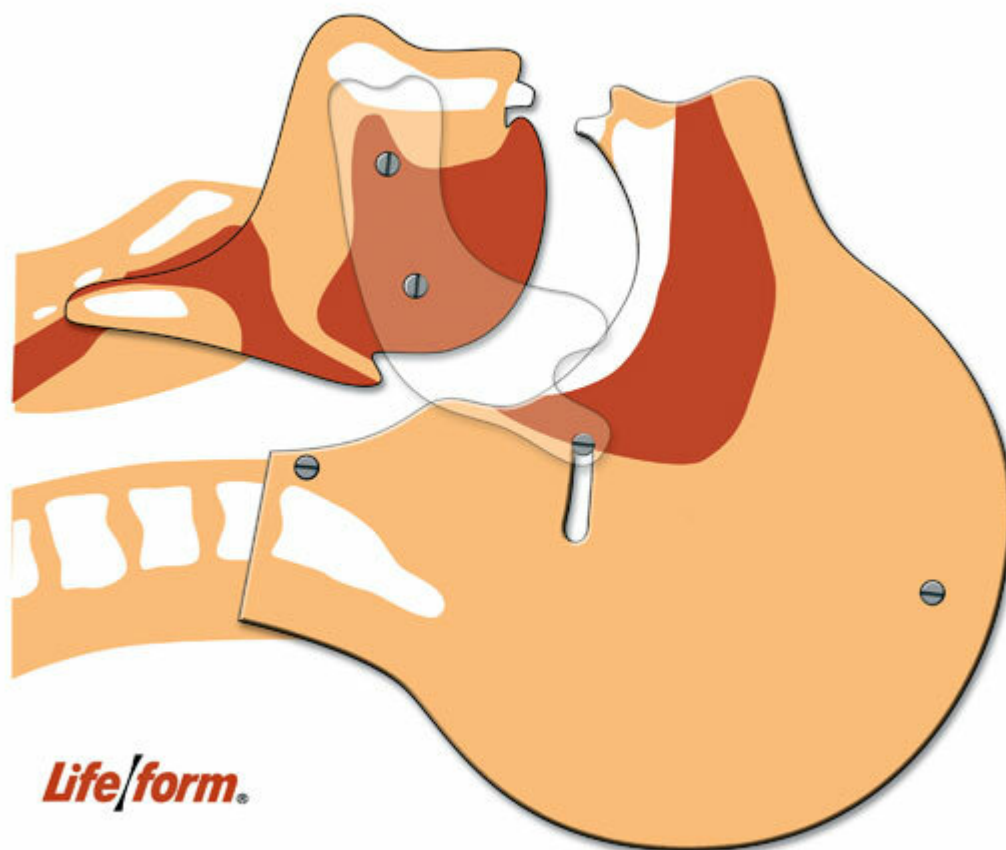

**LF03687 - Airway Simulation
Board**

Order code: **4107.LF03687**

Cena bez DPH

152,60 Eur

Price with VAT

184,65 Eur

Parameters

Quantitative unit

ks

The Airway Simulation Board allows instructors to effectively demonstrate a closed and open airway. Jaw and head are moveable and show an accurate representation of the head tilt and airway opening or closing. Head is approximately the same size as a normal adult. Constructed of 1/4" Plexiglas[®].

Overall dimensions 9-1/2" × 12-1/2".